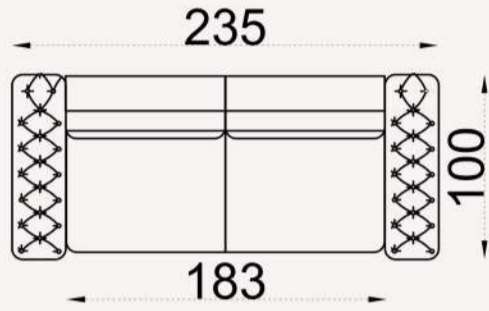

ANKA

sofa set

3 SEATER SOFA

ARMCHAIR