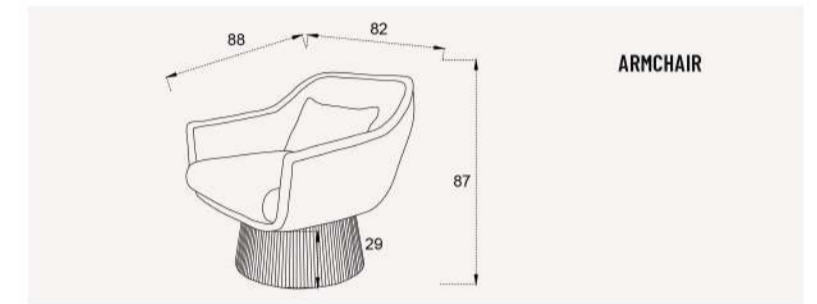

BELEZZA

collection

DININGROOM | TECHNICAL DETAILS

SOFA SET | TECHNICAL DETAILS

SIDEBOARD

DINING TABLE/standard

DINING TABLE/little size

TV UNIT

SIDE TABLE

COFFEE TABLE

DRESSER

NESTING TABLE

4 SEATER SOFA

3 SEATER SOFA

2 SEATER SOFA

ARMCHAIR