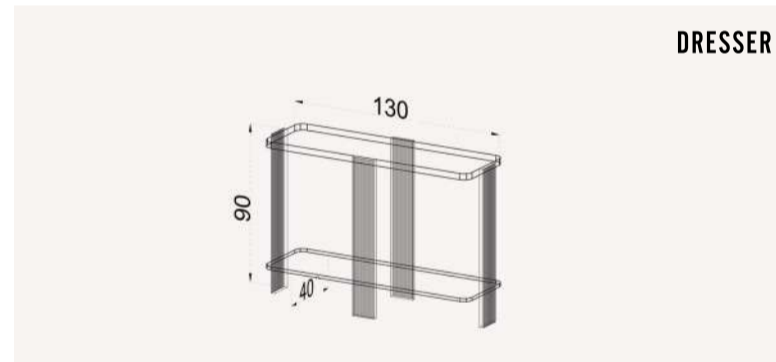

BELEZZA

collection

DININGROOM | TECHNICAL DETAILS

SOFA SET | TECHNICAL DETAILS

SIDEBOARD

DINING TABLE/standard

DINING TABLE/little size

TV UNIT

SIDE TABLE

COFFEE TABLE

DRESSER

NESTING TABLE

4 SEATER SOFA

3 SEATER SOFA

2 SEATER SOFA

ARMCHAIR