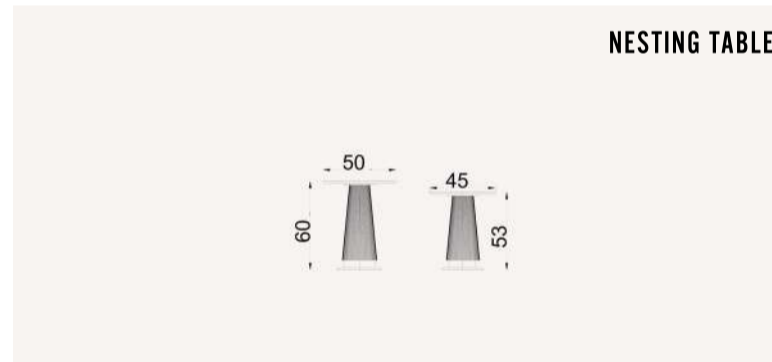

BELEZZA

collection

DININGROOM | TECHNICAL DETAILS

SOFA SET | TECHNICAL DETAILS