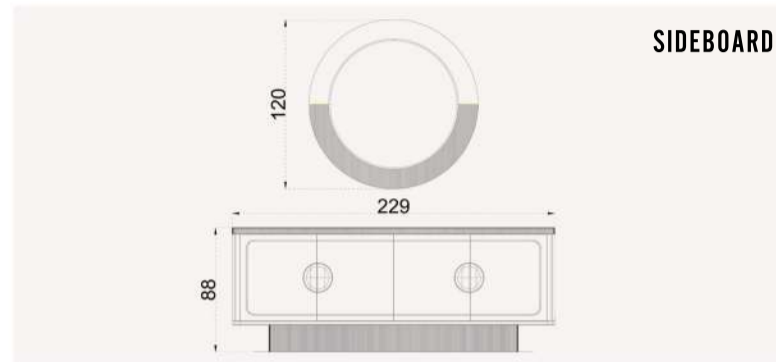

BELEZZA

collection

DININGROOM | TECHNICAL DETAILS

SOFA SET | TECHNICAL DETAILS

SIDEBOARD

DINING TABLE/standard

DINING TABLE/little size

TV UNIT

SIDE TABLE

COFFEE TABLE

DRESSER

NESTING TABLE

4 SEATER SOFA

3 SEATER SOFA

2 SEATER SOFA

ARMCHAIR