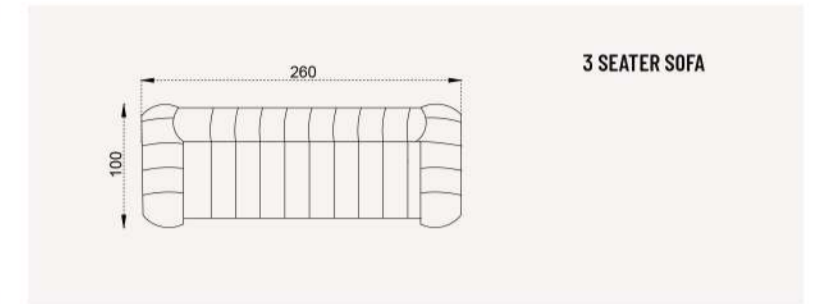

BELEZZA

collection

DININGROOM | TECHNICAL DETAILS

SOFA SET | TECHNICAL DETAILS

SIDEBOARD

DINING TABLE/standard

DINING TABLE/little size

TV UNIT

SIDE TABLE

COFFEE TABLE

DRESSER

NESTING TABLE

4 SEATER SOFA

3 SEATER SOFA

2 SEATER SOFA

ARMCHAIR