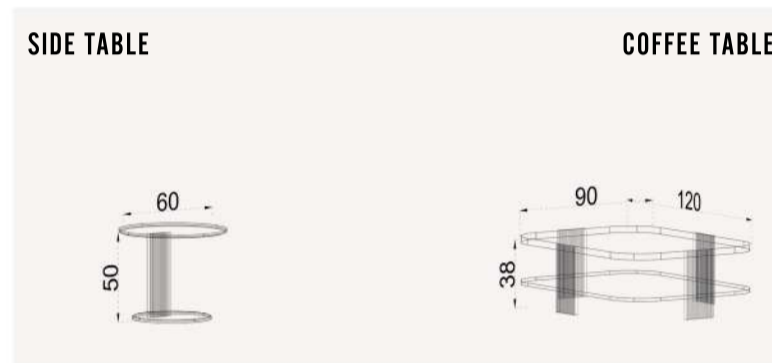

BELEZZA

collection

DININGROOM | TECHNICAL DETAILS

SOFA SET | TECHNICAL DETAILS

SIDEBOARD

DINING TABLE/standard

DINING TABLE/little size

TV UNIT

SIDE TABLE

COFFEE TABLE

DRESSER

NESTING TABLE

4 SEATER SOFA

3 SEATER SOFA

2 SEATER SOFA

ARMCHAIR