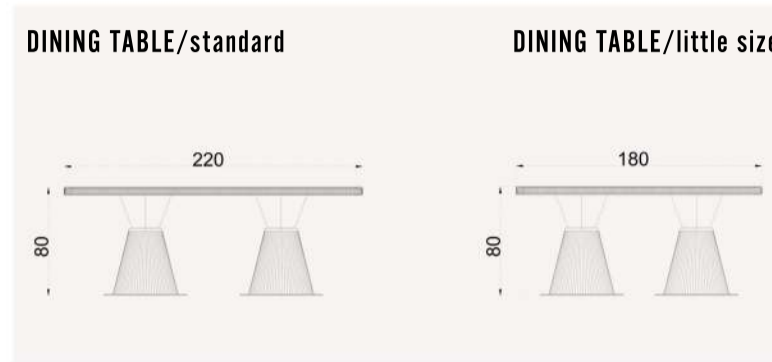

BELEZZA

collection

DININGROOM | TECHNICAL DETAILS

SOFA SET | TECHNICAL DETAILS

SIDEBOARD

DINING TABLE/standard

DINING TABLE/little size

TV UNIT

SIDE TABLE

COFFEE TABLE

DRESSER

NESTING TABLE

4 SEATER SOFA

3 SEATER SOFA

2 SEATER SOFA

ARMCHAIR