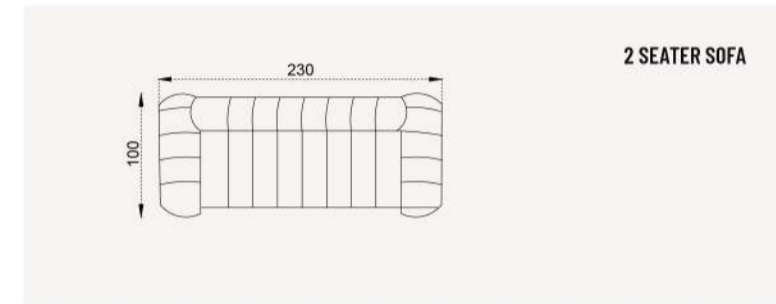

BELEZZA

collection

DININGROOM | TECHNICAL DETAILS

SOFA SET | TECHNICAL DETAILS

SIDEBOARD

DINING TABLE/standard

DINING TABLE/little size

TV UNIT

SIDE TABLE

COFFEE TABLE

DRESSER

NESTING TABLE

4 SEATER SOFA

3 SEATER SOFA

2 SEATER SOFA

ARMCHAIR