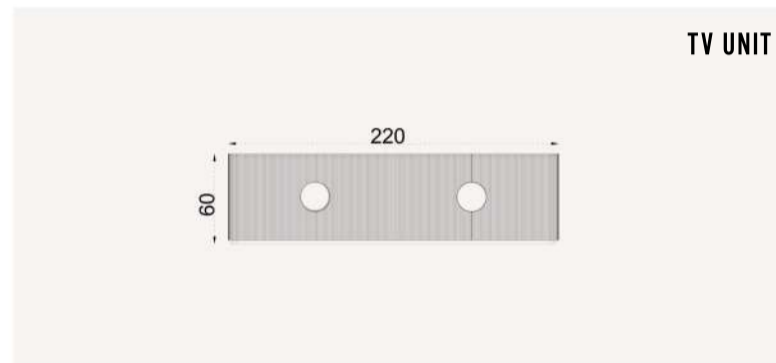

BELEZZA

collection

DININGROOM | TECHNICAL DETAILS

SOFA SET | TECHNICAL DETAILS

SIDEBOARD

DINING TABLE/standard

DINING TABLE/little size

TV UNIT