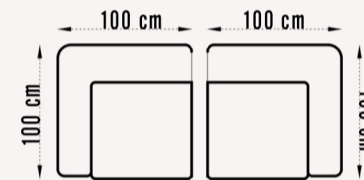

AURA

collection

CORNER SET | TECHNICAL DETAILS

68 cm SOFA MODULE

78 cm SOFA MODULE

88 cm SOFA MODULE

98 cm SOFA MODULE

CORNER MODULE

113 cm SOFA MODULE

100 cm WITH ARM

110 cm WITH ARM

120 cm WITH ARM

130 cm WITH ARM

145 cm WITH ARM