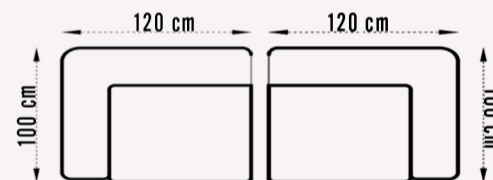

AURA

collection

CORNER SET | TECHNICAL DETAILS

68 cm SOFA MODULE

78 cm SOFA MODULE

88 cm SOFA MODULE

98 cm SOFA MODULE

CORNER MODULE

113 cm SOFA MODULE

100 cm WITH ARM

110 cm WITH ARM

120 cm WITH ARM

130 cm WITH ARM

145 cm WITH ARM