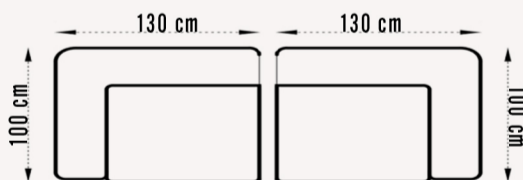

AURA

collection

CORNER SET | TECHNICAL DETAILS

68 cm SOFA MODULE

78 cm SOFA MODULE

88 cm SOFA MODULE

98 cm SOFA MODULE

CORNER MODULE

113 cm SOFA MODULE

100 cm WITH ARM

110 cm WITH ARM

120 cm WITH ARM

130 cm WITH ARM

145 cm WITH ARM