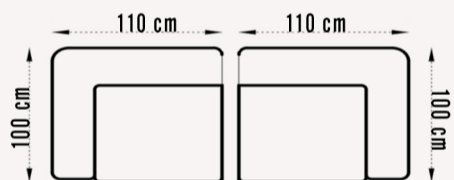

AURA

collection

CORNER SET | TECHNICAL DETAILS

68 cm SOFA MODULE

78 cm SOFA MODULE

88 cm SOFA MODULE

98 cm SOFA MODULE

CORNER MODULE

113 cm SOFA MODULE

100 cm WITH ARM

110 cm WITH ARM

120 cm WITH ARM

130 cm WITH ARM

145 cm WITH ARM