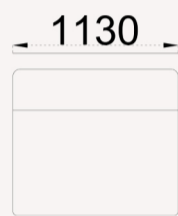

AURA

collection

CORNER SET | TECHNICAL DETAILS

68 cm SOFA MODULE

78 cm SOFA MODULE

88 cm SOFA MODULE

98 cm SOFA MODULE

CORNER MODULE

113 cm SOFA MODULE

100 cm WITH ARM

110 cm WITH ARM

120 cm WITH ARM

130 cm WITH ARM

145 cm WITH ARM