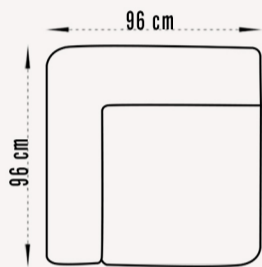

AURA

collection

CORNER SET | TECHNICAL DETAILS

68 cm SOFA MODULE

78 cm SOFA MODULE

88 cm SOFA MODULE

98 cm SOFA MODULE

CORNER MODULE

113 cm SOFA MODULE

100 cm WITH ARM

110 cm WITH ARM

120 cm WITH ARM

130 cm WITH ARM

145 cm WITH ARM