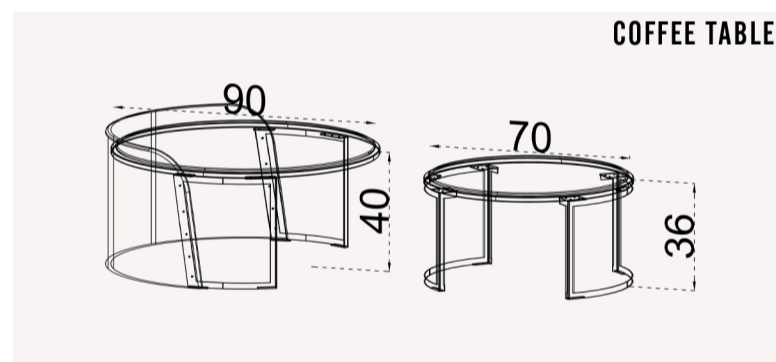

COFFEE TABLE

NESTING TABLE

2 SEATER SOFA (210 CM)

3 SEATER SOFA (250 CM)

4 SEATER SOFA (290 CM)

3 SEATER SOFA (250 CM)

ARMCHAIR

DININGROOM | PRICE LIST

**braga dining table 220 (std) cm**  
cbm: 0.85 m3  
**Price: \$900**

**braga dining table 180 cm**  
cbm: 0.85 m3  
**Price: \$900**

**braga dining table 221 cm - 279 cm**  
cbm: 0.85 m3  
**Price: \$1.850**