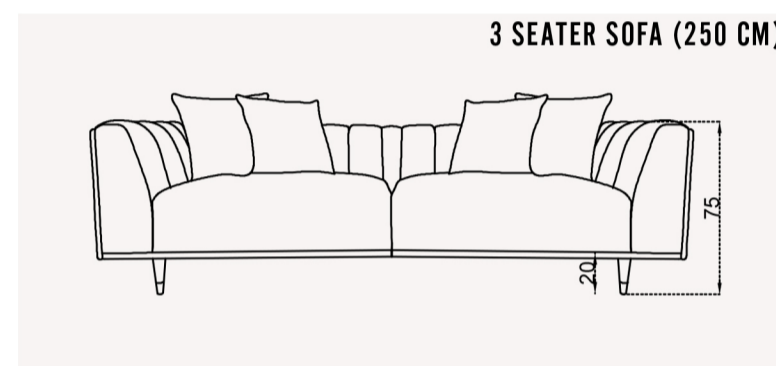

COFFEE TABLE

NESTING TABLE

2 SEATER SOFA (210 CM)

3 SEATER SOFA (250 CM)

4 SEATER SOFA (290 CM)

3 SEATER SOFA (250 CM)

ARMCHAIR

DININGROOM | PRICE LIST

SOFA SET | PRICE LIST

**braga sideboard**  
cbm: 0.90 m3  
**Price: \$800**

**braga mirror**  
cbm: 0.34 m3  
**Price: \$110**

**braga tv unit**  
cbm: 0.85  
**Price: \$800**

**braga chair**  
cbm: 0.34 m3  
**Price: \$130**