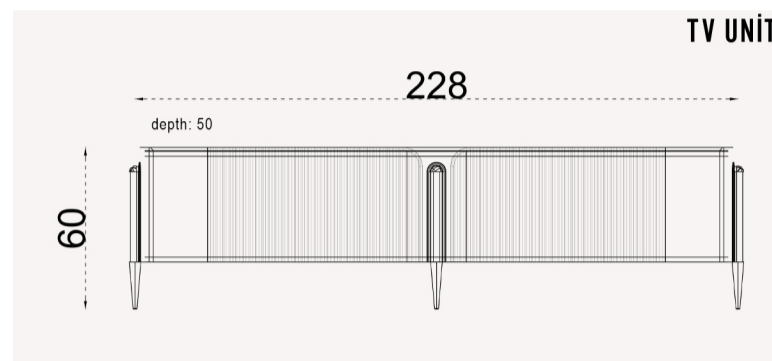

# BRAGA

collection

DININGROOM | TECHNICAL DETAILS

SOFA SET | TECHNICAL DETAILS

SIDEBOARD

TV UNIT

DINING TABLE

DRESSER

COFFEE TABLE

NESTING TABLE

2 SEATER SOFA (210 CM)

3 SEATER SOFA (250 CM)

4 SEATER SOFA (290 CM)

3 SEATER SOFA (250 CM)

ARMCHAIR

DININGROOM | PRICE LIST

SOFA SET | PRICE LIST

**braga sideboard**  
cbm: 0.90 m3  
**Price: \$800**

**braga mirror**  
cbm: 0.34 m3  
**Price: \$110**

**braga tv unit**  
cbm: 0.85  
**Price: \$800**

**braga chair**  
cbm: 0.34 m3  
**Price: \$130**

**braga dining table 220 (std) cm**  
cbm: 0.85 m3  
**Price: \$900**

**braga dining table 180 cm**  
cbm: 0.85 m3  
**Price: \$900**

**braga dining table 221 cm - 279 cm**  
cbm: 0.85 m3  
**Price: \$1.850**