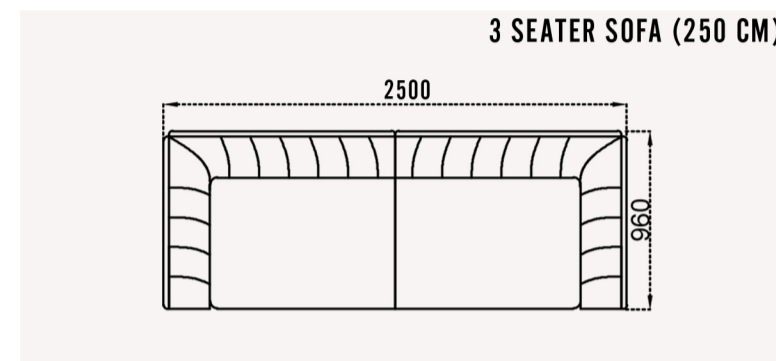

COFFEE TABLE

NESTING TABLE

2 SEATER SOFA (210 CM)

3 SEATER SOFA (250 CM)

4 SEATER SOFA (290 CM)

3 SEATER SOFA (250 CM)

ARMCHAIR

DININGROOM | PRICE LIST