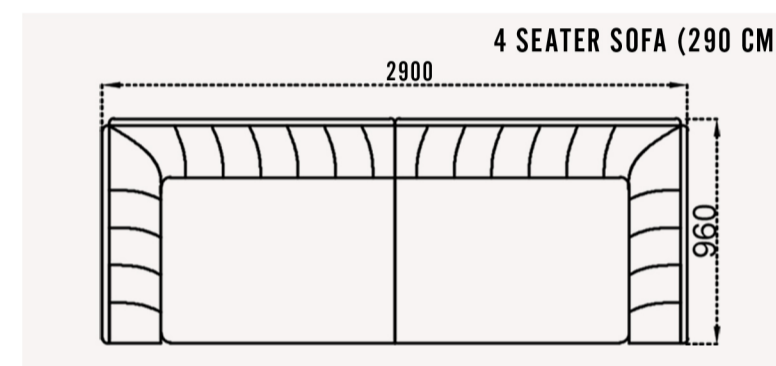

COFFEE TABLE

NESTING TABLE

2 SEATER SOFA (210 CM)

3 SEATER SOFA (250 CM)

4 SEATER SOFA (290 CM)

3 SEATER SOFA (250 CM)

ARMCHAIR

DININGROOM | PRICE LIST

SOFA SET | PRICE LIST

**braga sideboard**  
cbm: 0.90 m3  
**Price: \$800**

**braga mirror**  
cbm: 0.34 m3  
**Price: \$110**

**braga tv unit**  
cbm: 0.85  
**Price: \$800**

**braga chair**  
cbm: 0.34 m3  
**Price: \$130**

**braga 210 cm sofa**  
cbm: 1.50 m3  
**Price: \$1.050**

**braga 210 cm sofa with wooden details of back**  
cbm: 1.50 m3  
**Price: \$1.102**

**braga 250 cm sofa**  
cbm: 1.80 m3  
**Price: \$1.050**

**braga 250 cm sofa with wooden details of back**  
cbm: 1.80 m3  
**Price: \$1.102**

**braga dining table 220 (std) cm**  
cbm: 0.85 m3  
**Price: \$900**

**braga dining table 180 cm**  
cbm: 0.85 m3  
**Price: \$900**

**braga dining table 221 cm - 279 cm**  
cbm: 0.85 m3  
**Price: \$1.850**