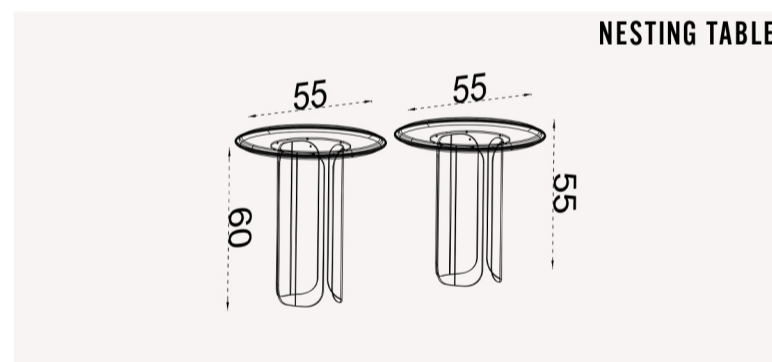

COFFEE TABLE

NESTING TABLE

2 SEATER SOFA (210 CM)

3 SEATER SOFA (250 CM)

4 SEATER SOFA (290 CM)

3 SEATER SOFA (250 CM)

ARMCHAIR

DININGROOM | PRICE LIST