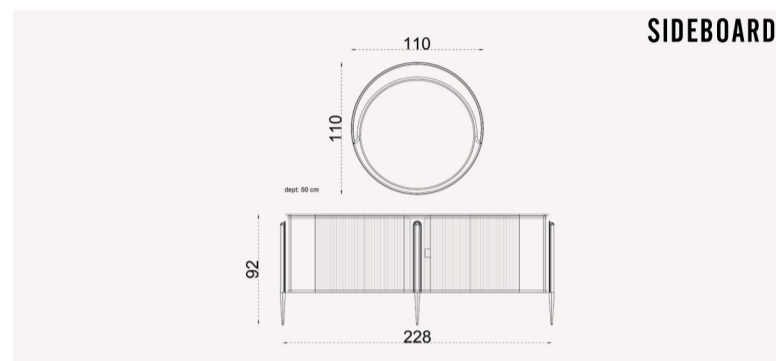

DINING TABLE

BRAGA

collection

DININGROOM | TECHNICAL DETAILS

SOFA SET | TECHNICAL DETAILS

SIDEBOARD