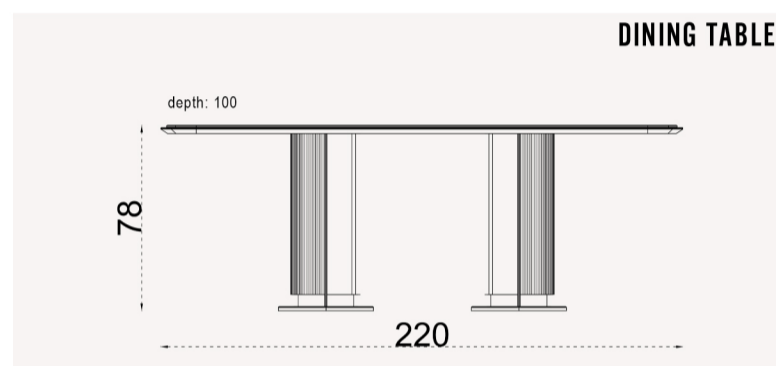

COFFEE TABLE