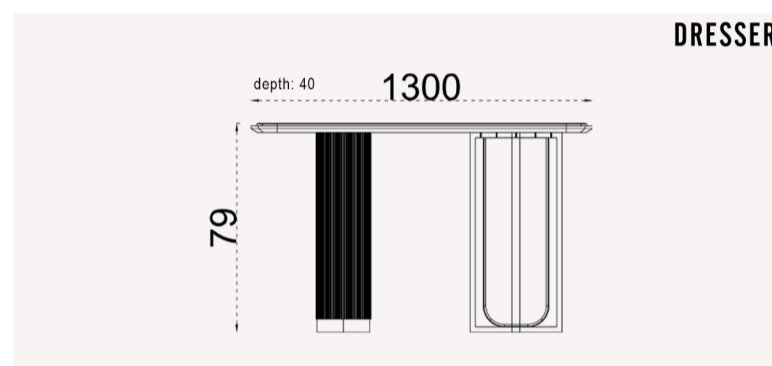

NESTING TABLE