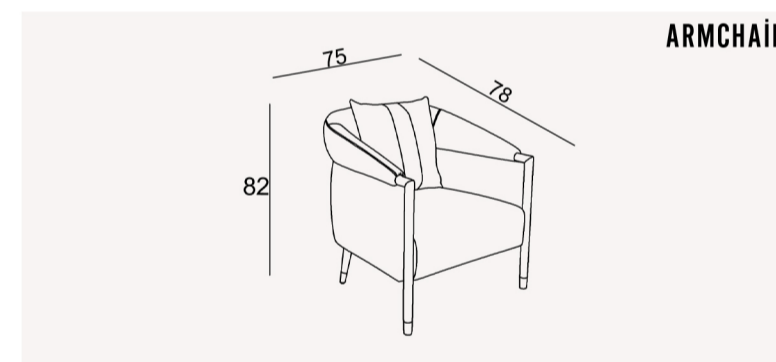

COFFEE TABLE

NESTING TABLE

2 SEATER SOFA (210 CM)

3 SEATER SOFA (250 CM)

4 SEATER SOFA (290 CM)

3 SEATER SOFA (250 CM)

ARMCHAIR

DININGROOM | PRICE LIST