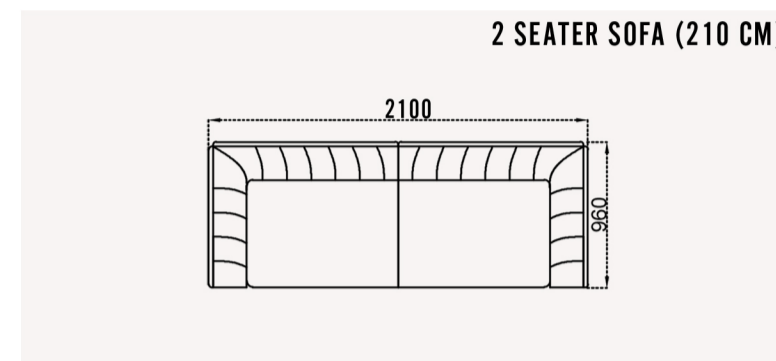

COFFEE TABLE

NESTING TABLE

2 SEATER SOFA (210 CM)

3 SEATER SOFA (250 CM)

4 SEATER SOFA (290 CM)

3 SEATER SOFA (250 CM)

ARMCHAIR

DININGROOM | PRICE LIST

**braga dining table 220 (std) cm**  
cbm: 0.85 m3  
**Price: \$900**

**braga dining table 180 cm**  
cbm: 0.85 m3  
**Price: \$900**

**braga dining table 221 cm - 279 cm**  
cbm: 0.85 m3  
**Price: \$1.850**