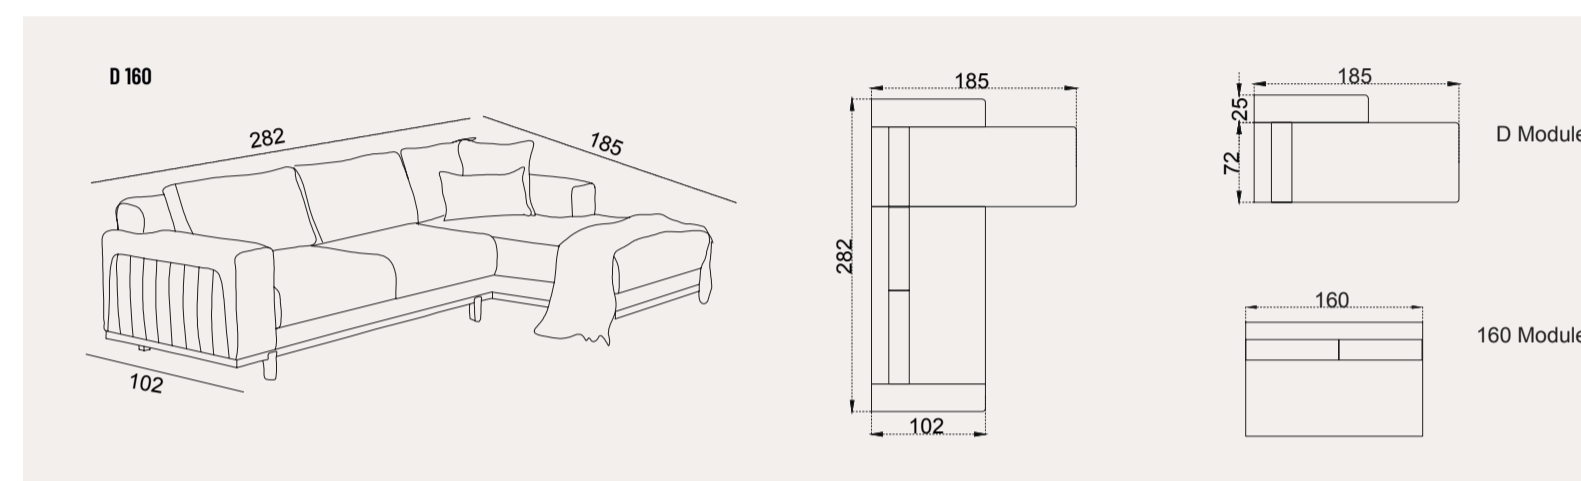

CASSA SOFA SET

SOFA SET | TECHNICAL DETAILS