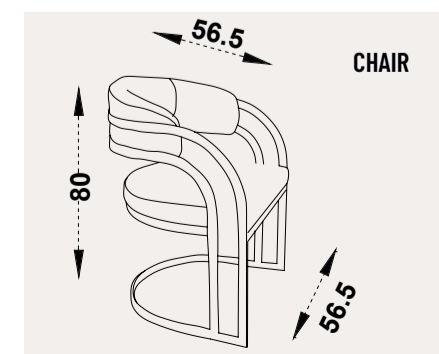

MOCHA

collection

DININGROOM | TECHNICAL DETAILS

SOFA SET | TECHNICAL DETAILS