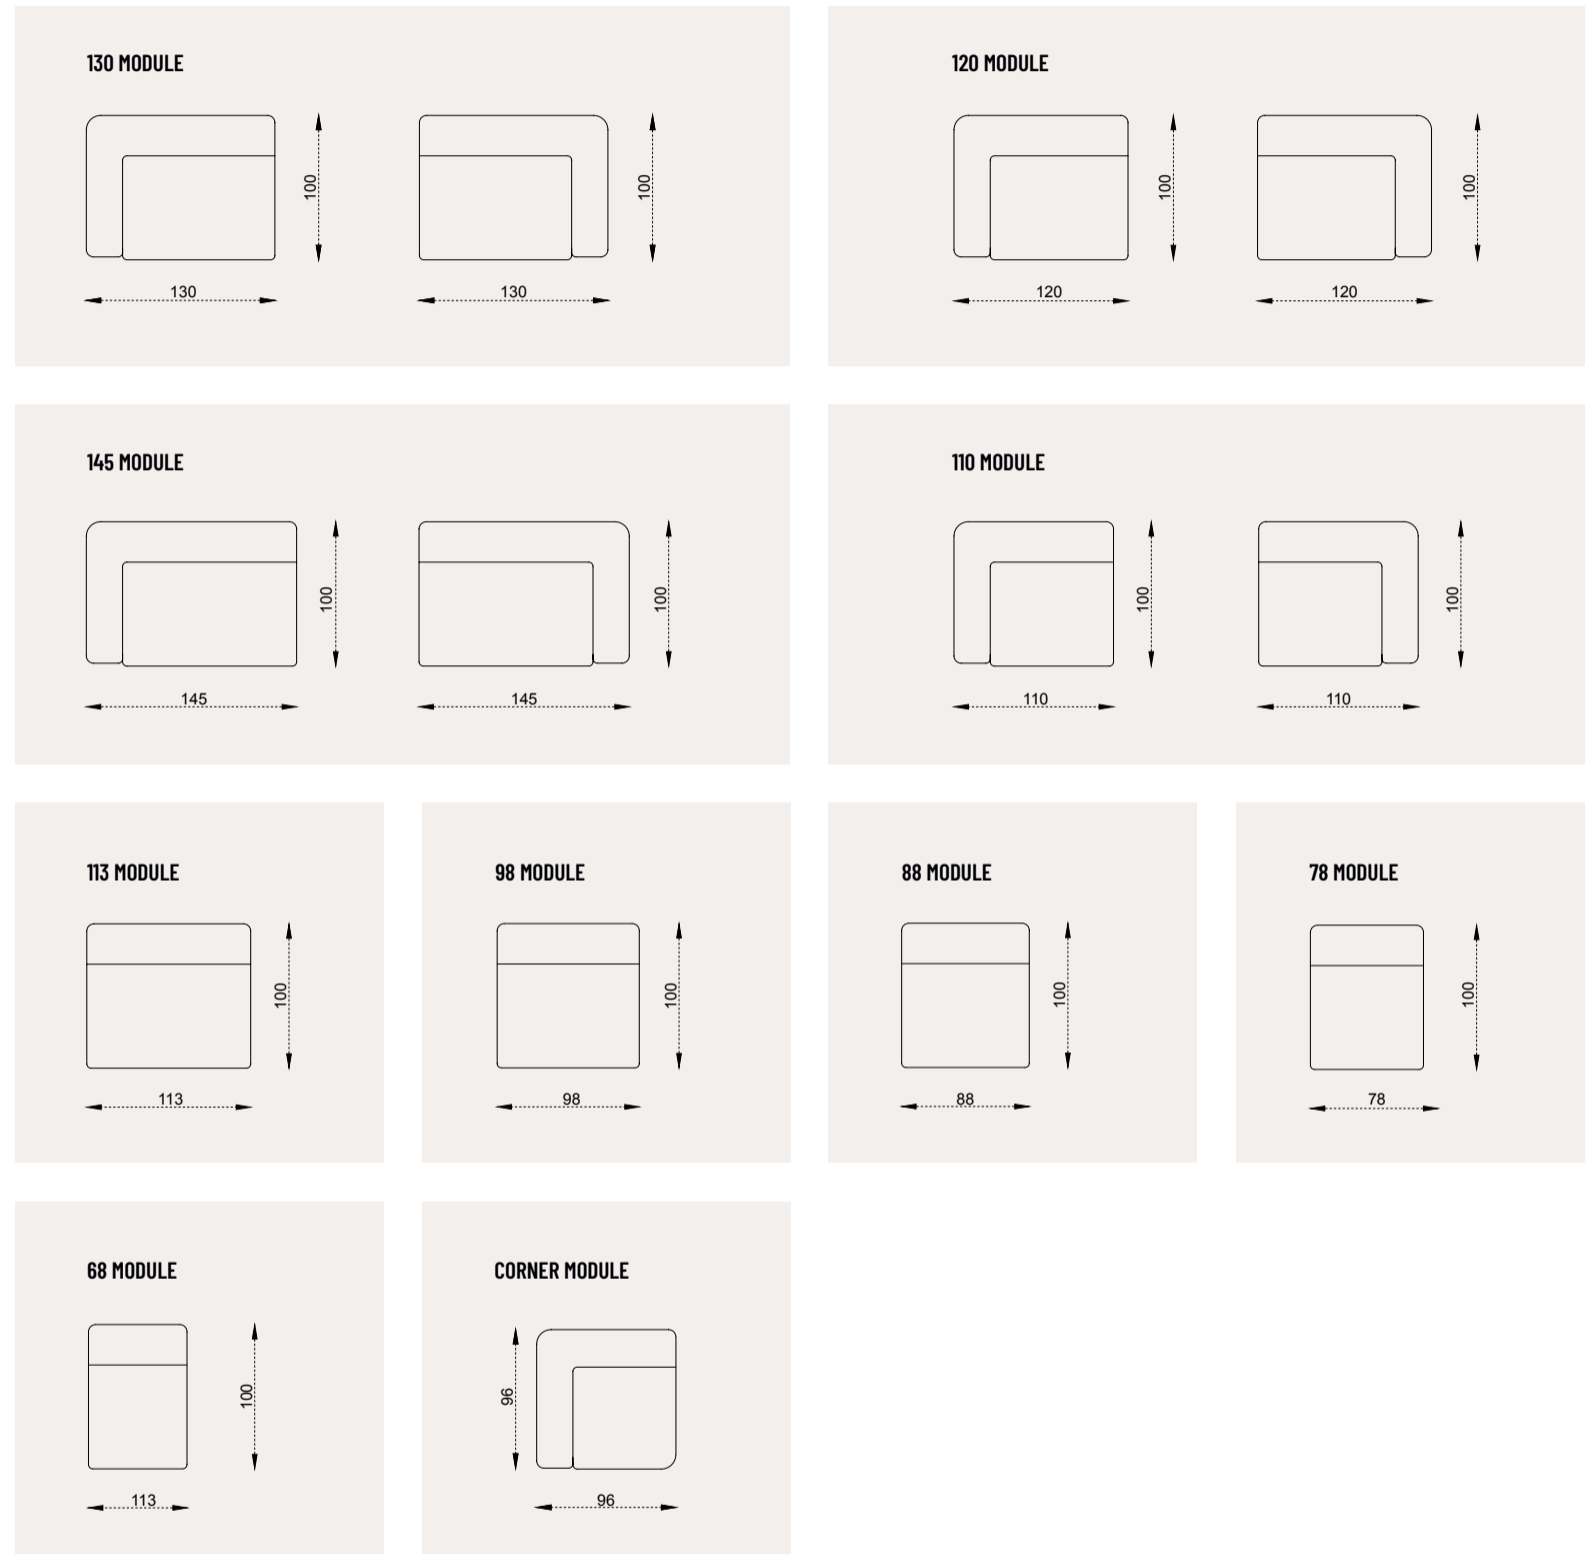

AURA
sofa set

AURA

collection

CORNER SET | TECHNICAL DETAILS

AURA

collection

SOFA SET | TECHNICAL DETAILS

FENDI