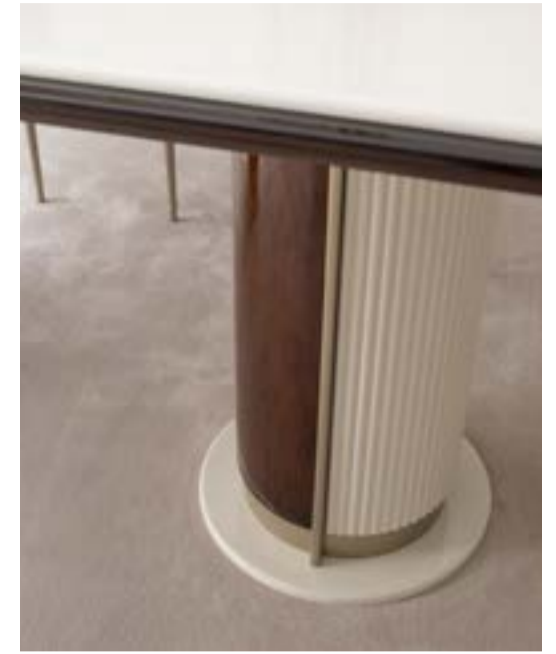

BRAGA
dining room