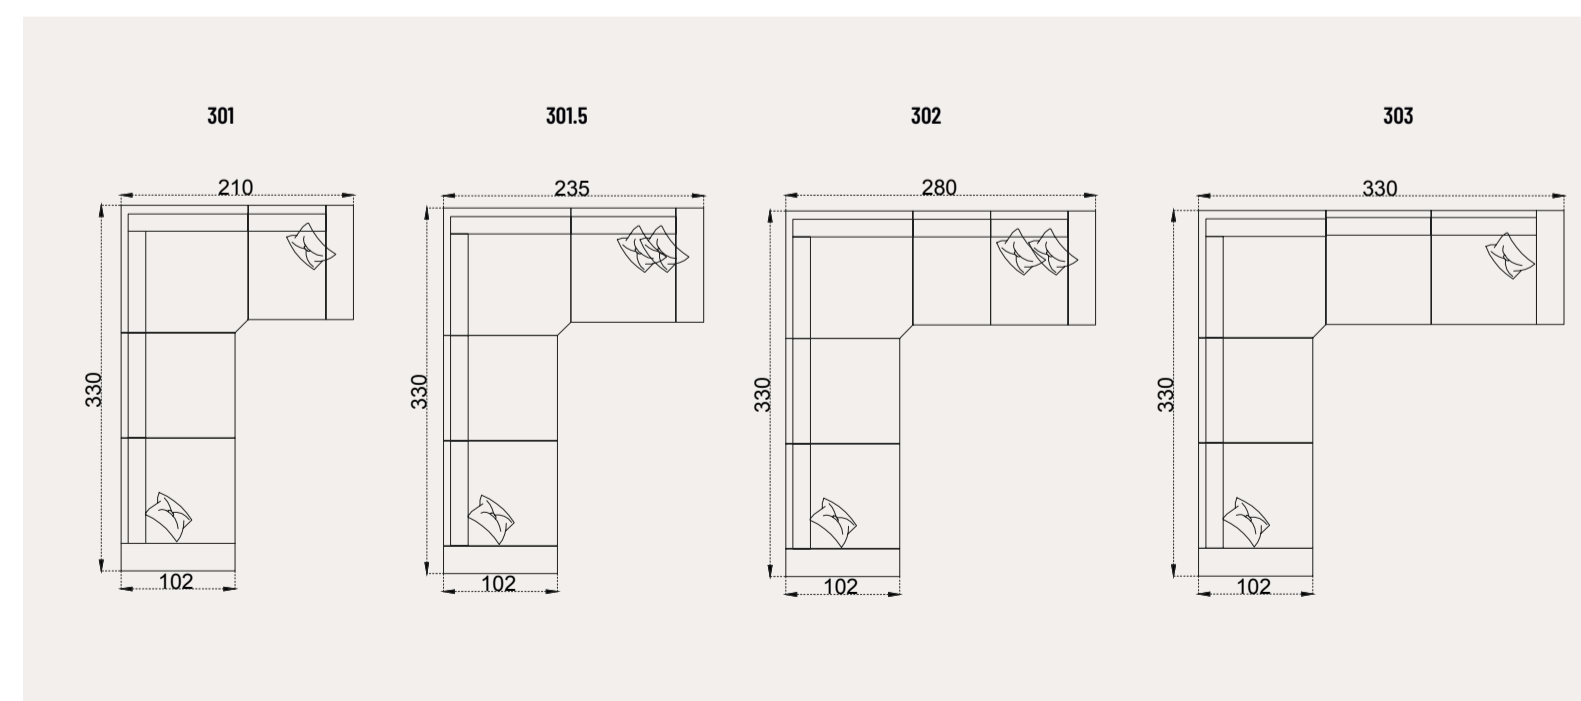

CASSA SOFA SET

SOFA SET | TECHNICAL DETAILS