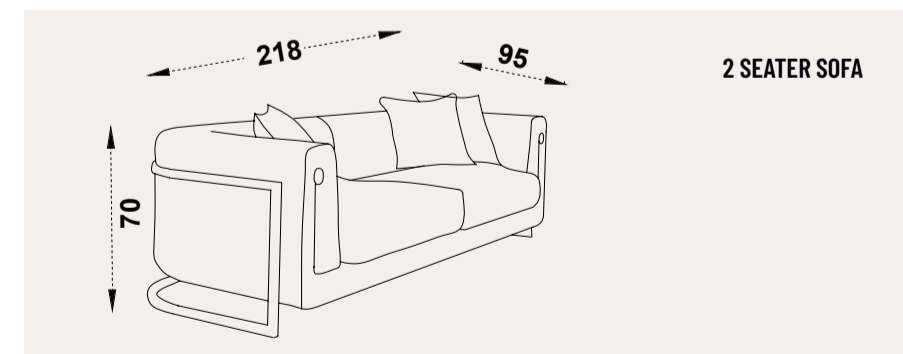

MOCHA

collection

DININGROOM | TECHNICAL DETAILS

SOFA SET | TECHNICAL DETAILS