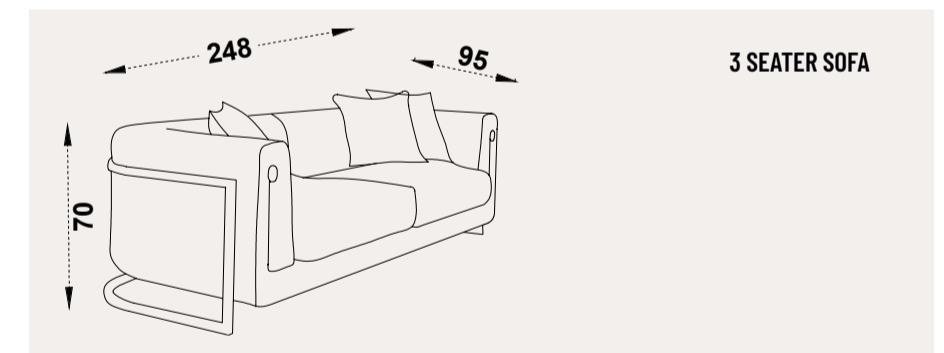

MOCHA

collection

DININGROOM | TECHNICAL DETAILS

SOFA SET | TECHNICAL DETAILS