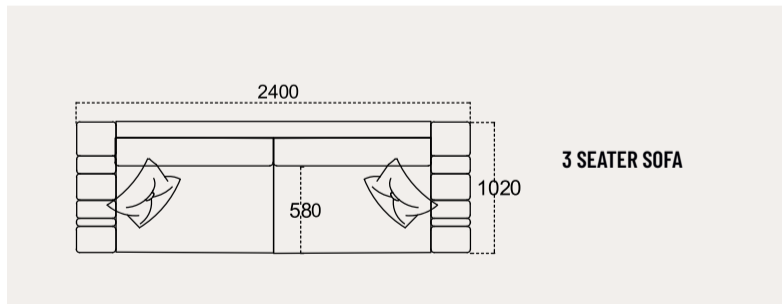

VERSACE SOFA SET

SOFA SET | TECHNICAL DETAILS