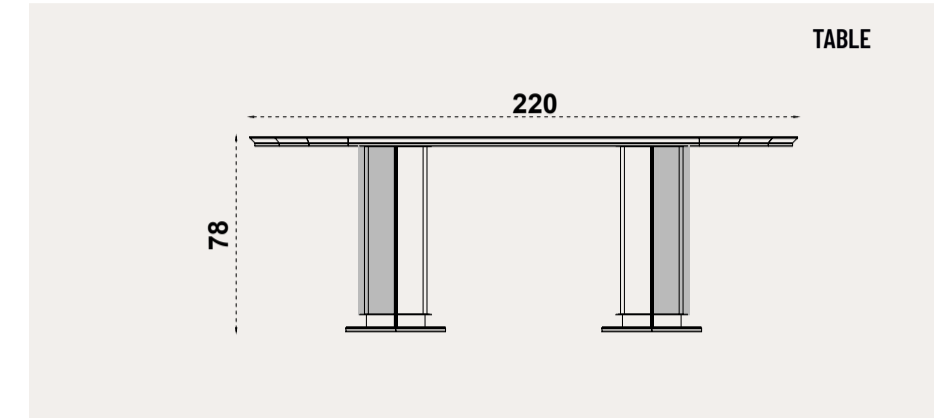

MOCHA

collection

DININGROOM | TECHNICAL DETAILS

SOFA SET | TECHNICAL DETAILS