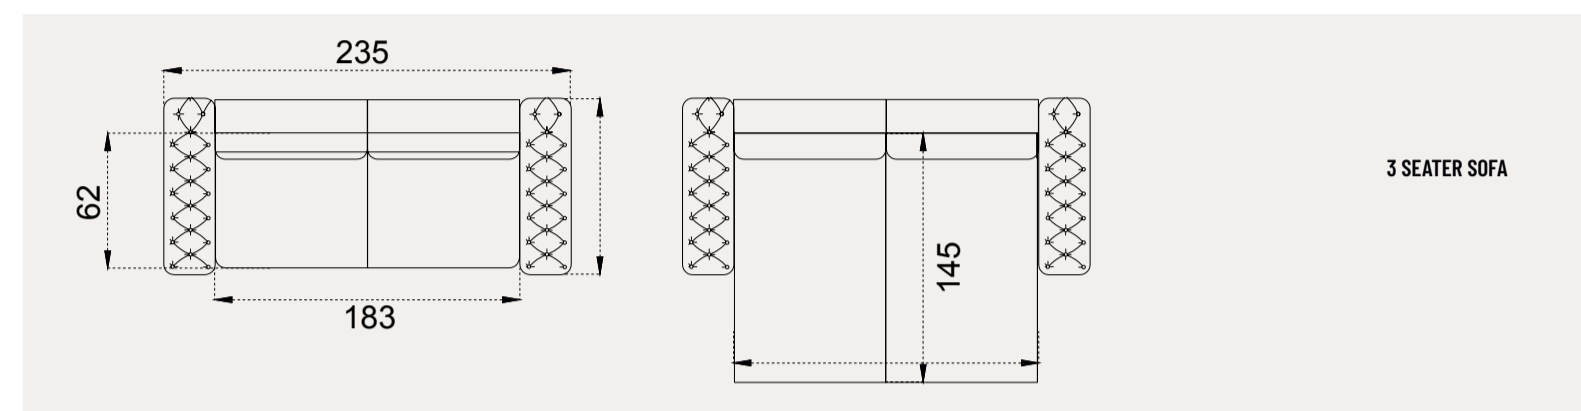

MONZA SOFA SET

SOFA SET | TECHNICAL DETAILS

ANKA

sofa set

ANKA SOFA SET

SOFA SET | TECHNICAL DETAILS

BRINGING FUNCTIONALITY AND COMFORT TO THE FOREFRONT

Anka is designed to create warm and comfortable environments where maximum comfort enriched with simple details, turning every moment into a separate pleasure.