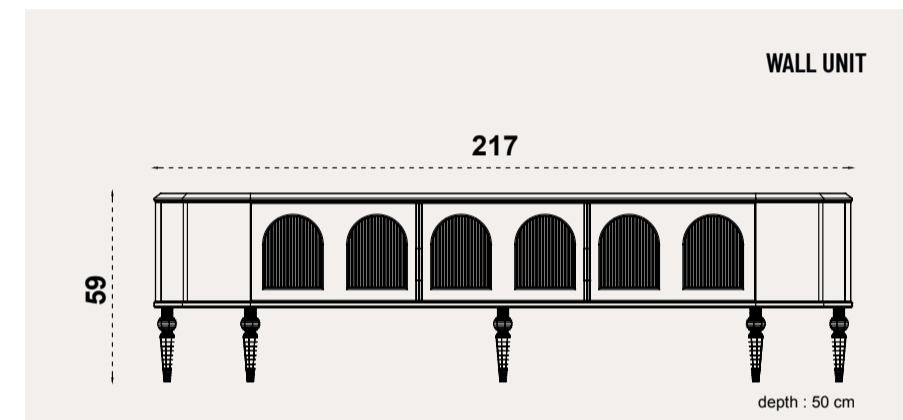

GRANADA

collection

DININGROOM | TECHNICAL DETAILS

SOFA SET | TECHNICAL DETAILS