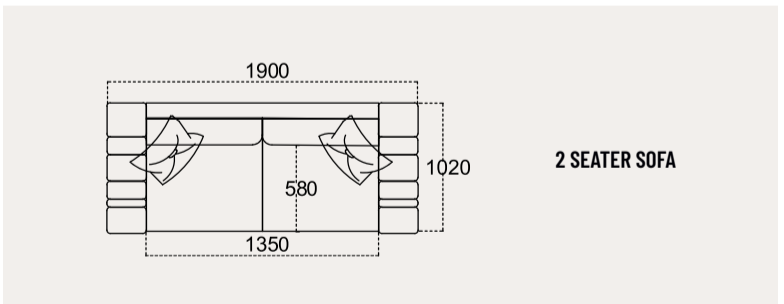

VERSACE SOFA SET

SOFA SET | TECHNICAL DETAILS