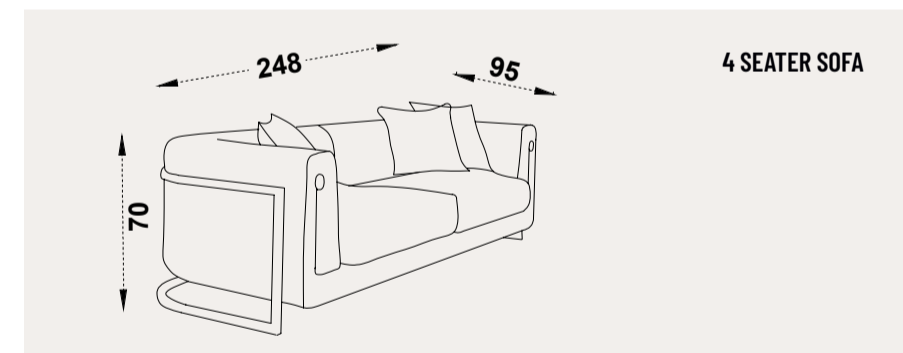

MOCHA

collection

DININGROOM | TECHNICAL DETAILS

SOFA SET | TECHNICAL DETAILS