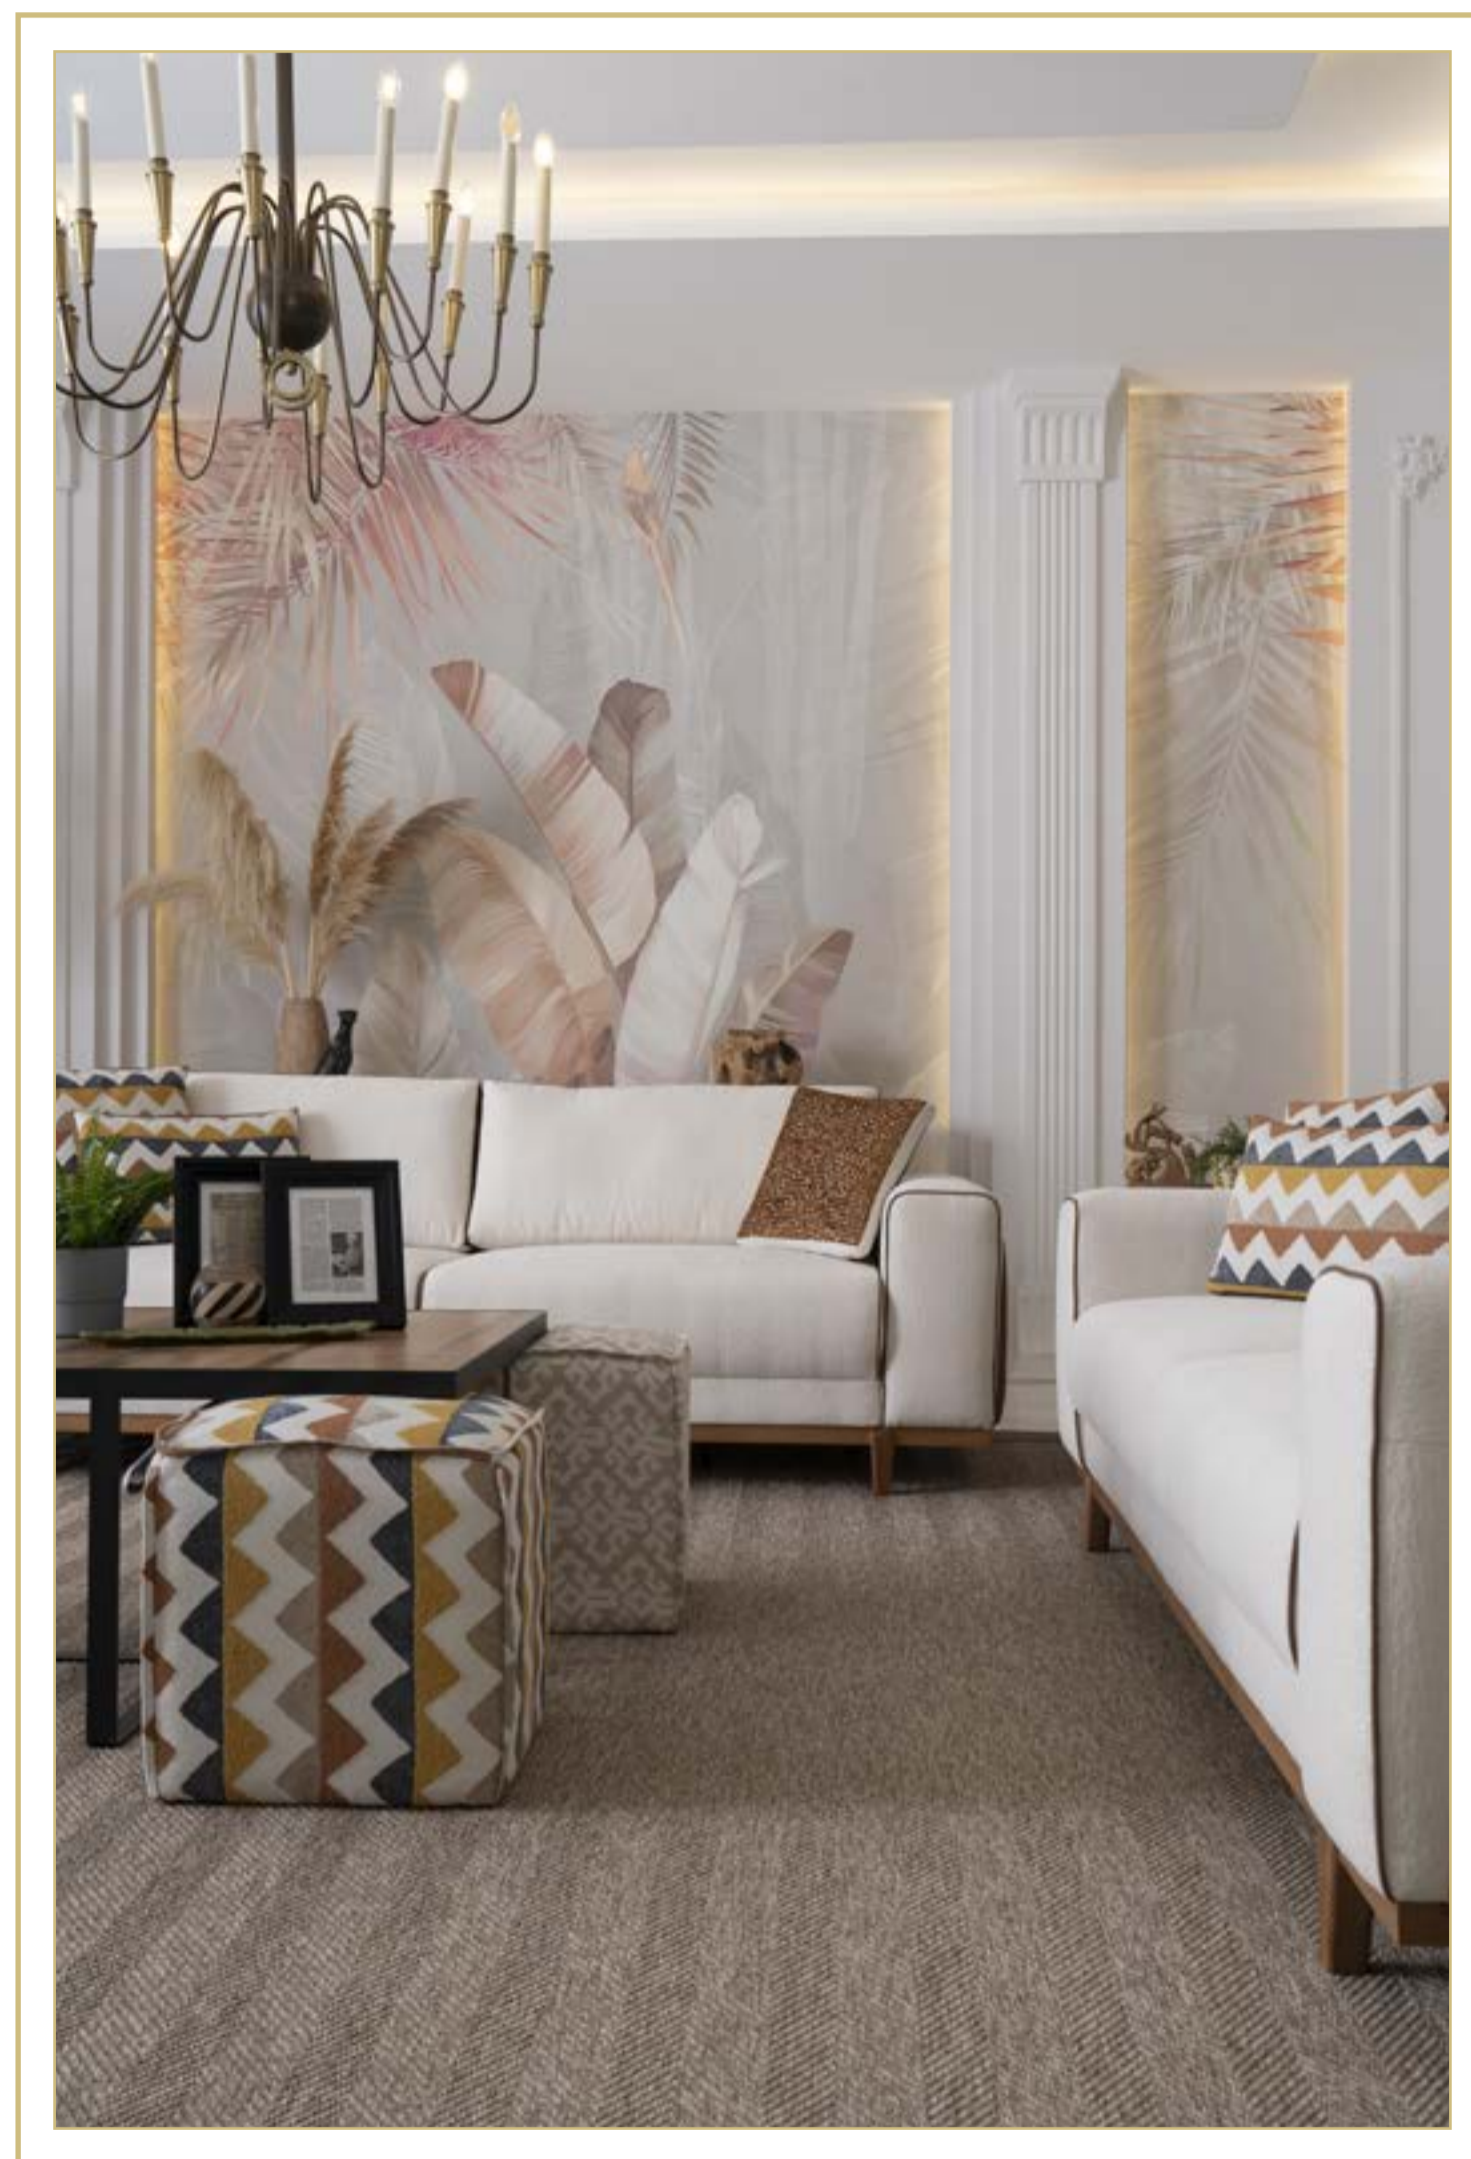

CASSA SOFA SET

SOFA SET | TECHNICAL DETAILS