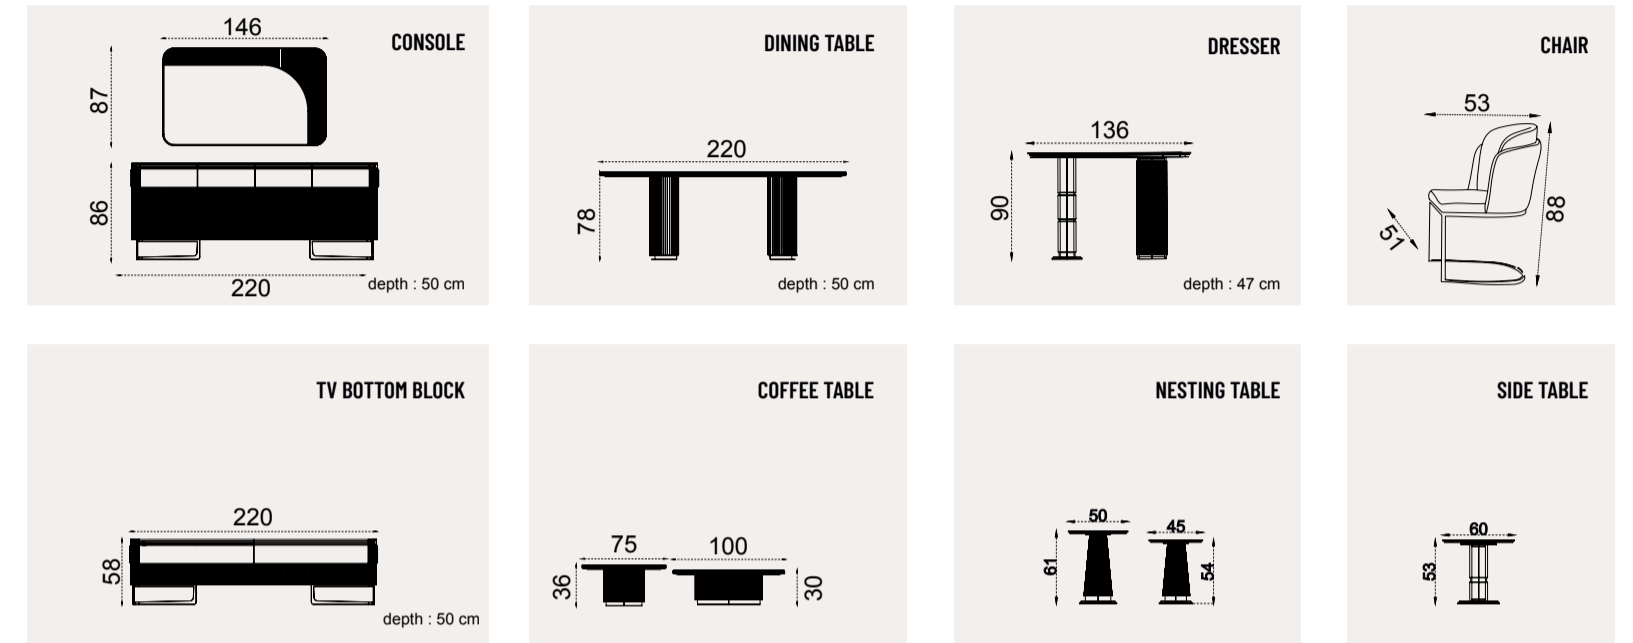

OSCAR
sofa seti

OSCAR

collection

CORNER SET | TECHNICAL DETAILS

OSCAR

collection

DININGROOM | TECHNICAL DETAILS

SOFA SET | TECHNICAL DETAILS