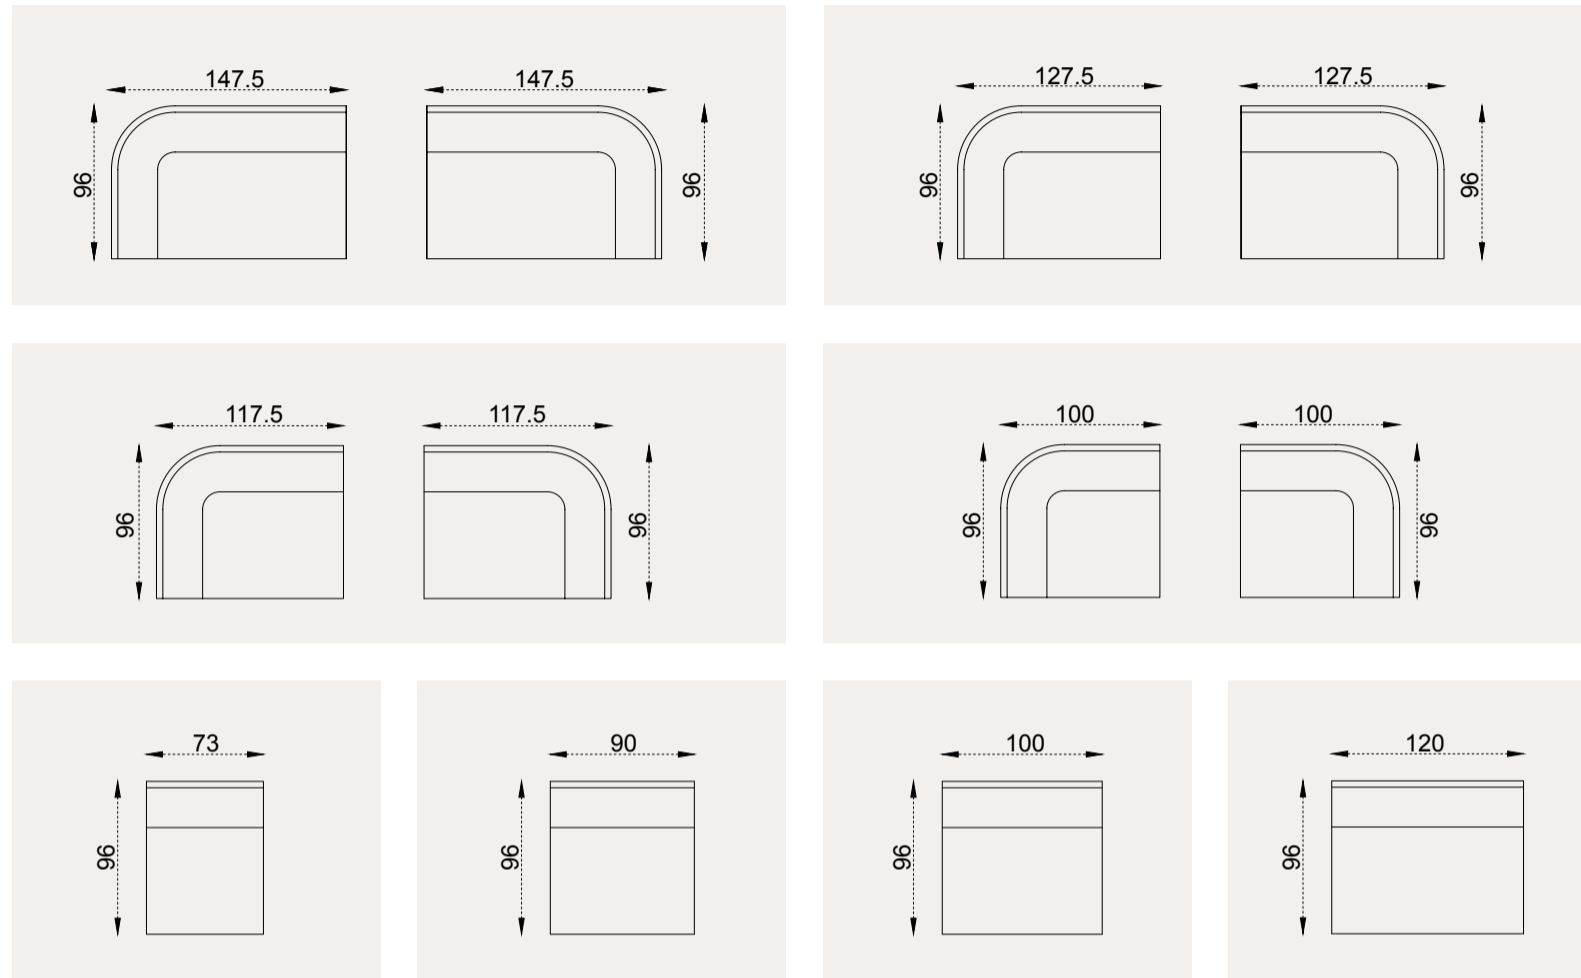

OSCAR
sofa seti

OSCAR

collection

CORNER SET | TECHNICAL DETAILS

OSCAR

collection

DININGROOM | TECHNICAL DETAILS

SOFA SET | TECHNICAL DETAILS