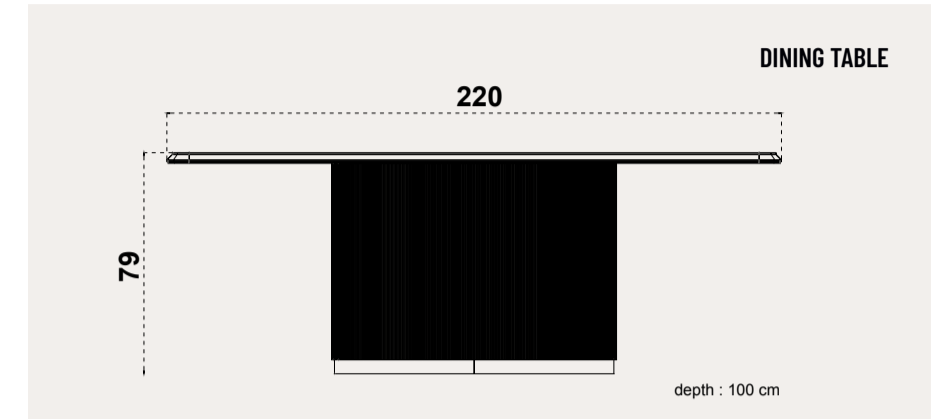

GRANADA

collection

DININGROOM | TECHNICAL DETAILS

SOFA SET | TECHNICAL DETAILS