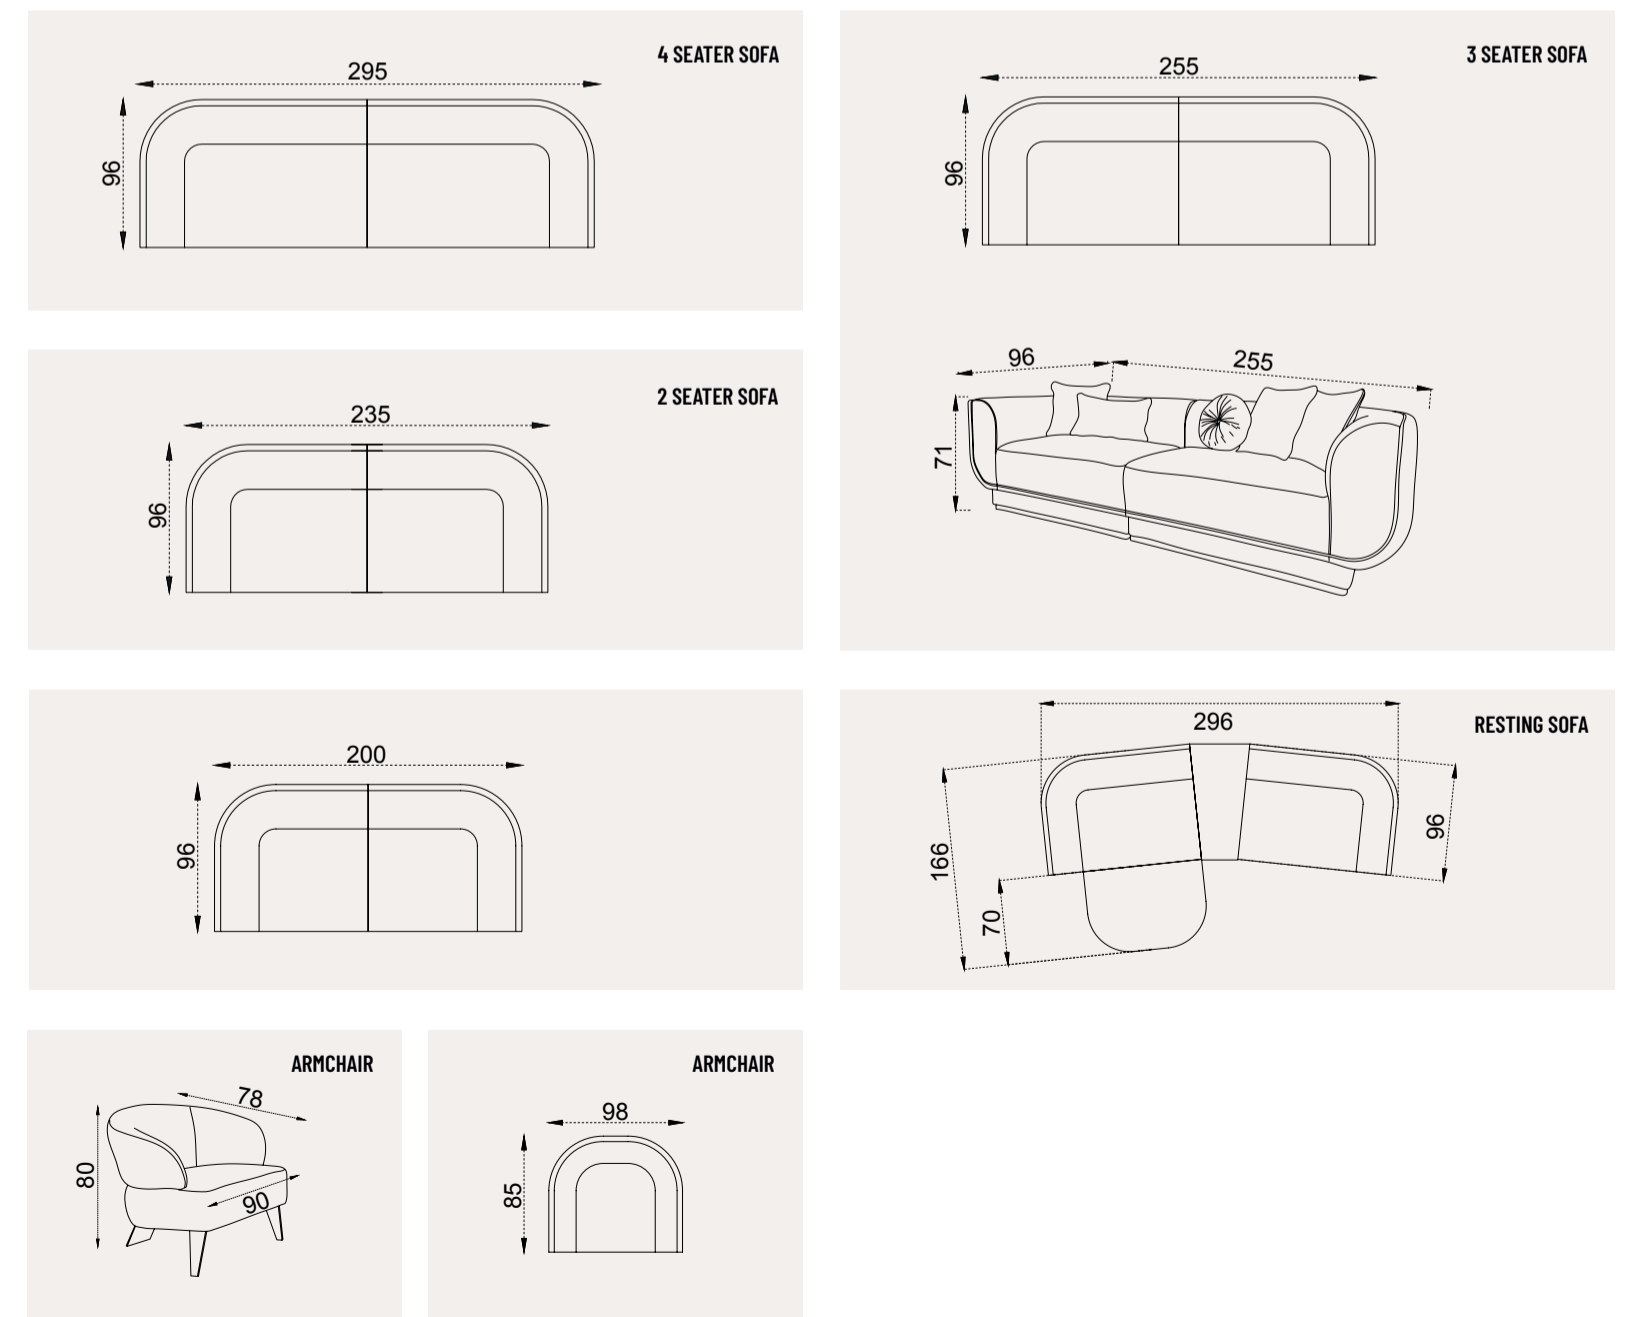

OSCAR
sofa seti

OSCAR

collection

CORNER SET | TECHNICAL DETAILS

OSCAR

collection

DININGROOM | TECHNICAL DETAILS

SOFA SET | TECHNICAL DETAILS