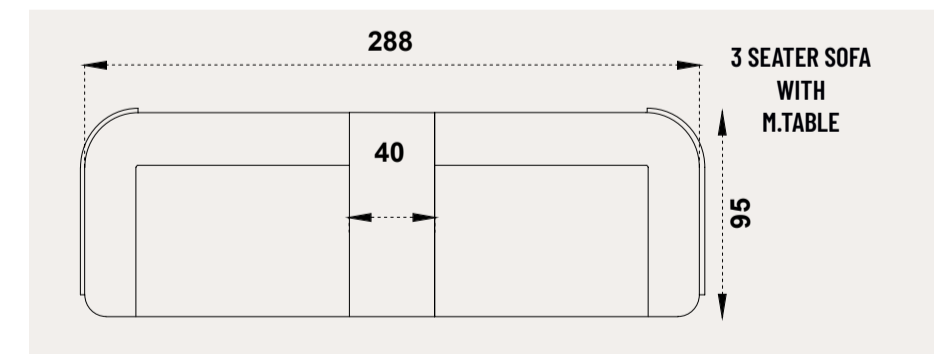

MOCHA

collection

DININGROOM | TECHNICAL DETAILS

SOFA SET | TECHNICAL DETAILS