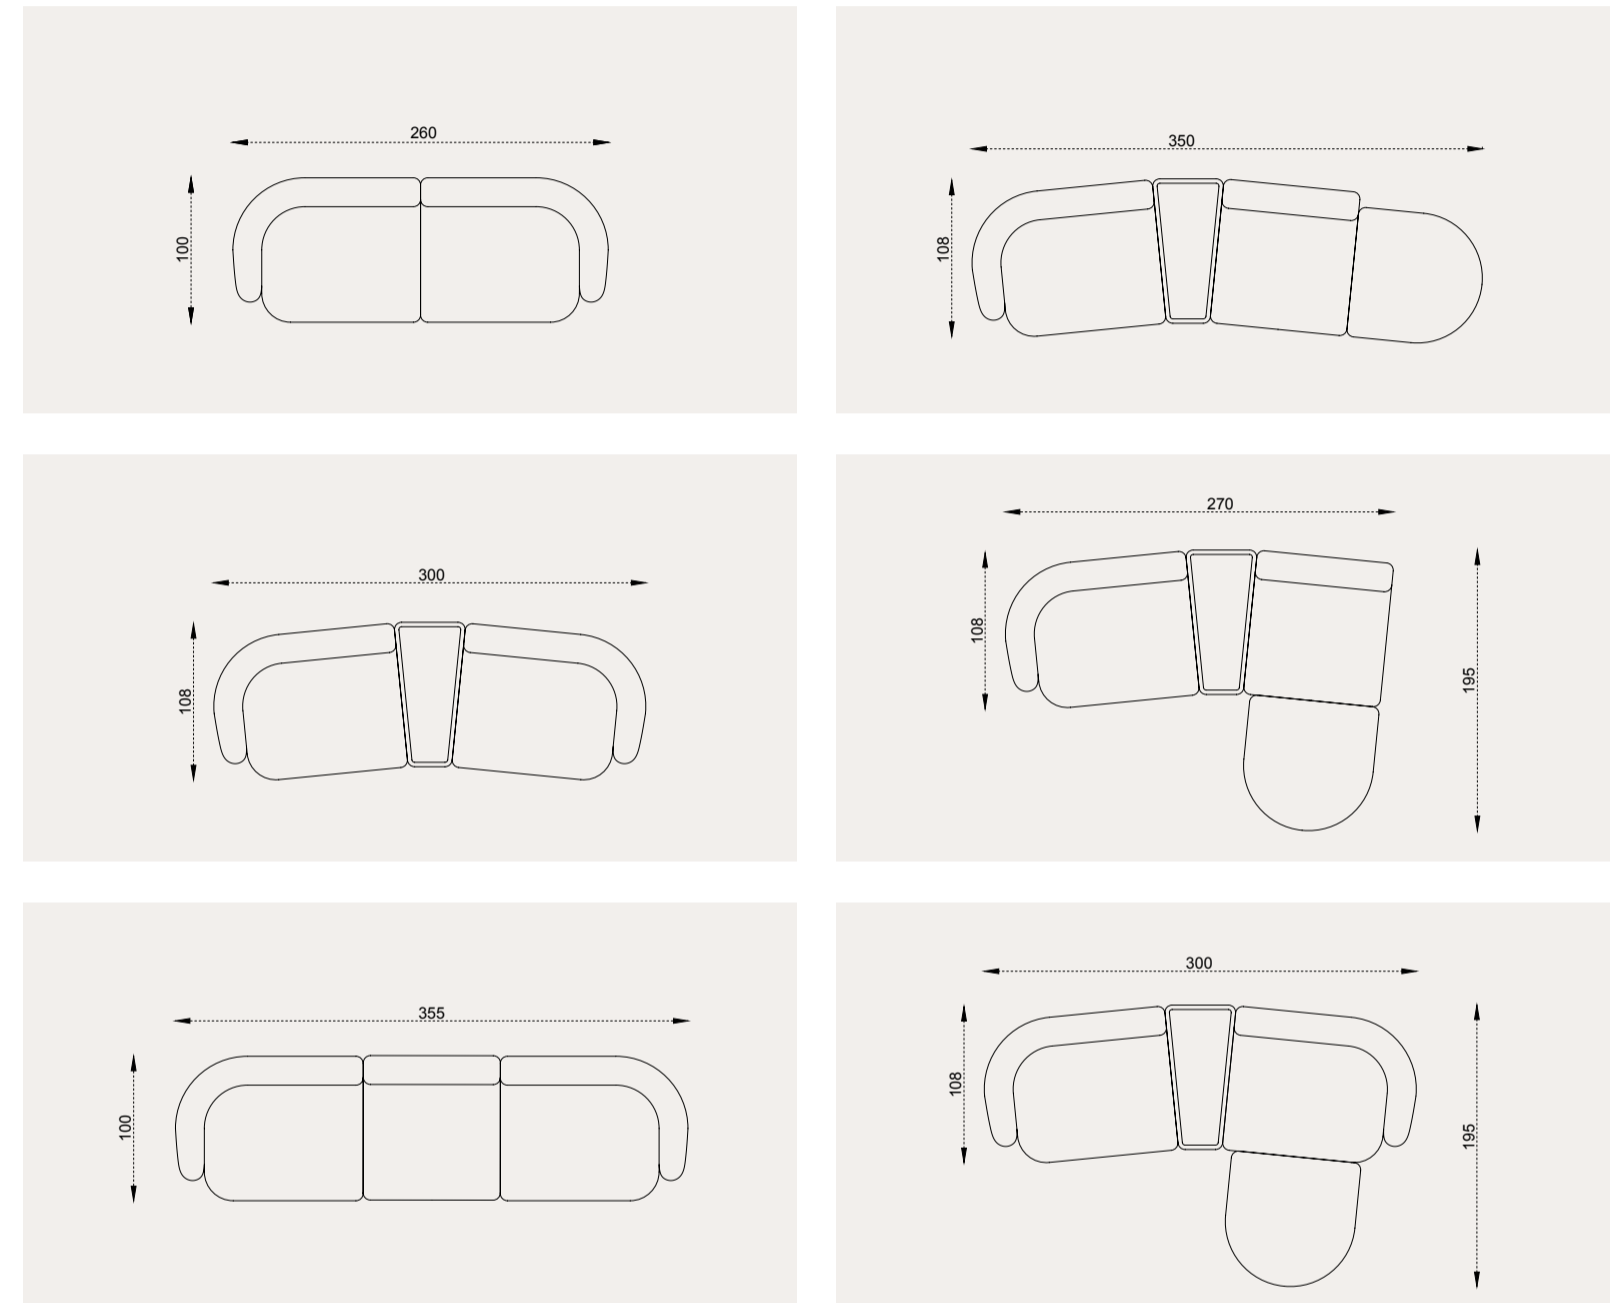

MONZA SOFA SET

SOFA SET | TECHNICAL DETAILS