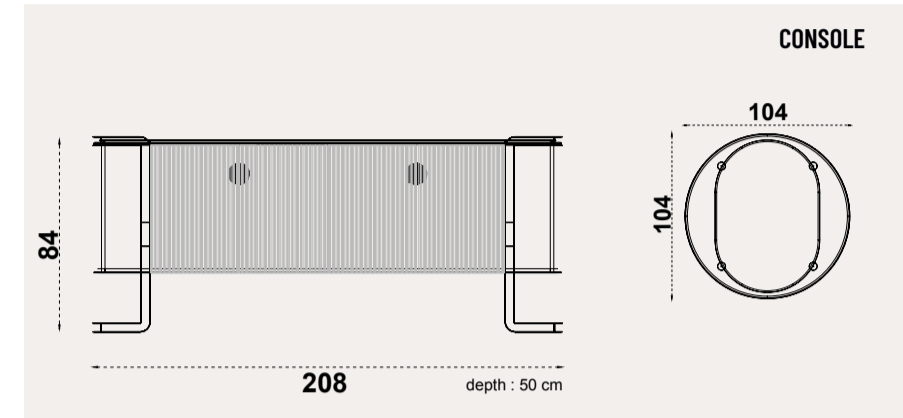

MOCHA

collection

DININGROOM | TECHNICAL DETAILS

SOFA SET | TECHNICAL DETAILS