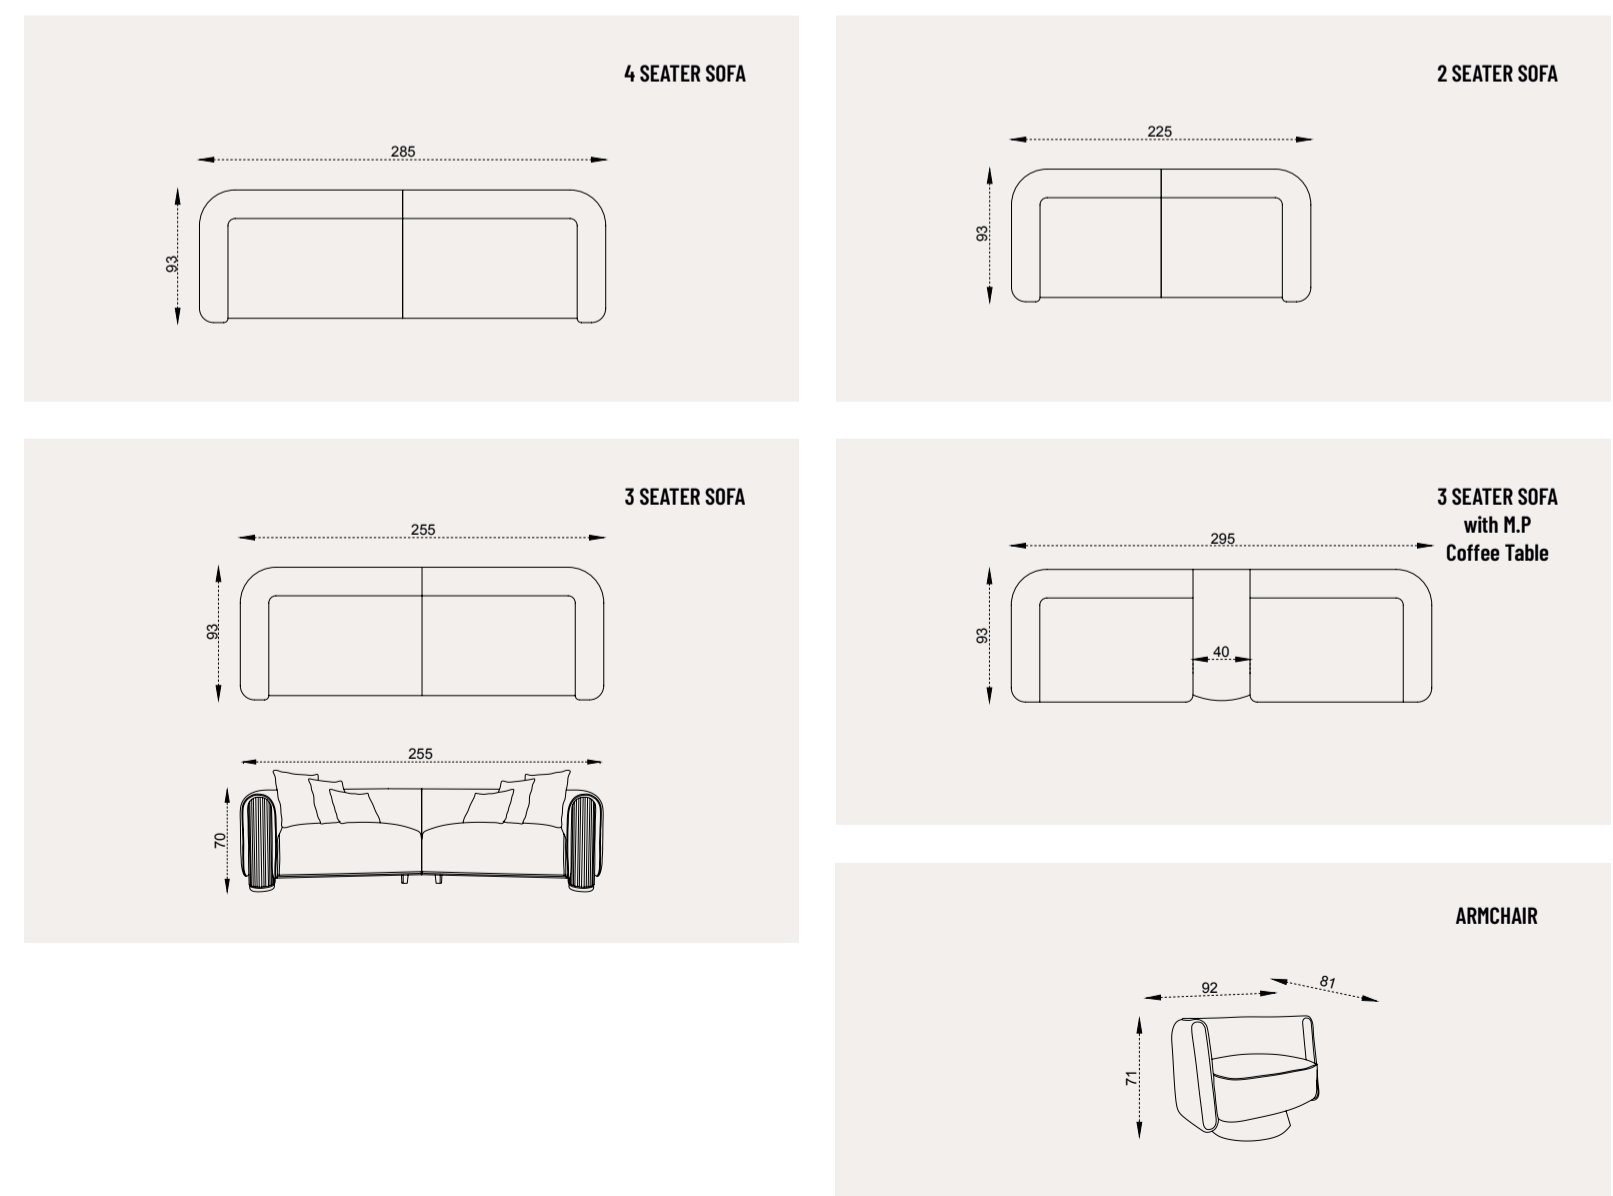

SOFA SET | TECHNICAL DETAILS