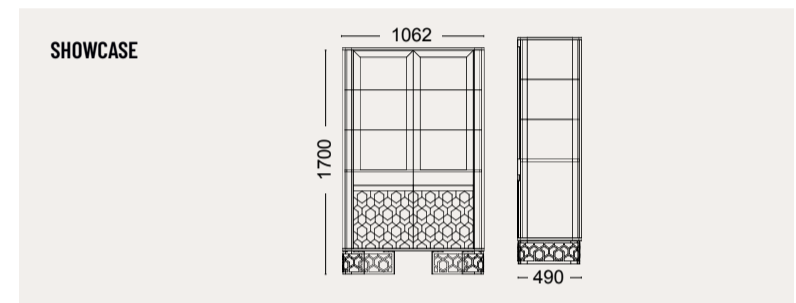

FENDI

collection

DININGROOM | TECHNICAL DETAILS

SOFA SET | TECHNICAL DETAILS