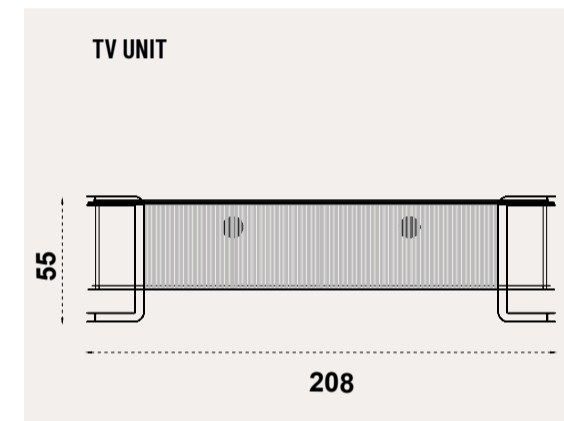

MOCHA

collection

DININGROOM | TECHNICAL DETAILS

SOFA SET | TECHNICAL DETAILS