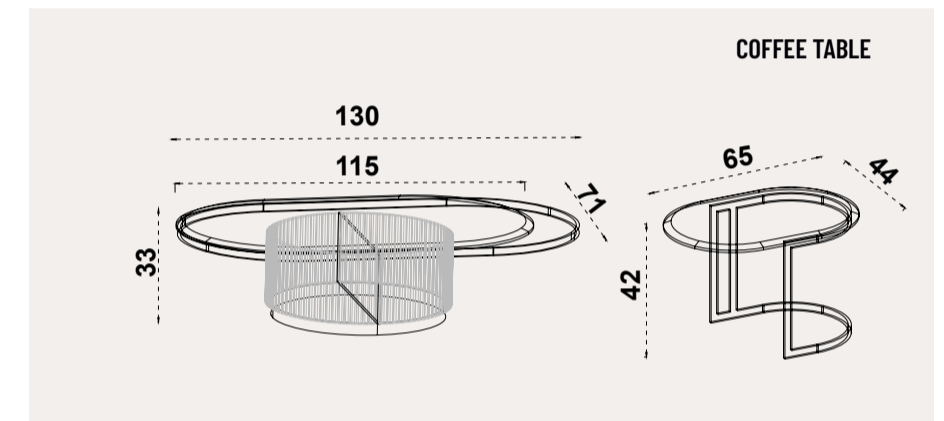

MOCHA

collection

DININGROOM | TECHNICAL DETAILS

SOFA SET | TECHNICAL DETAILS