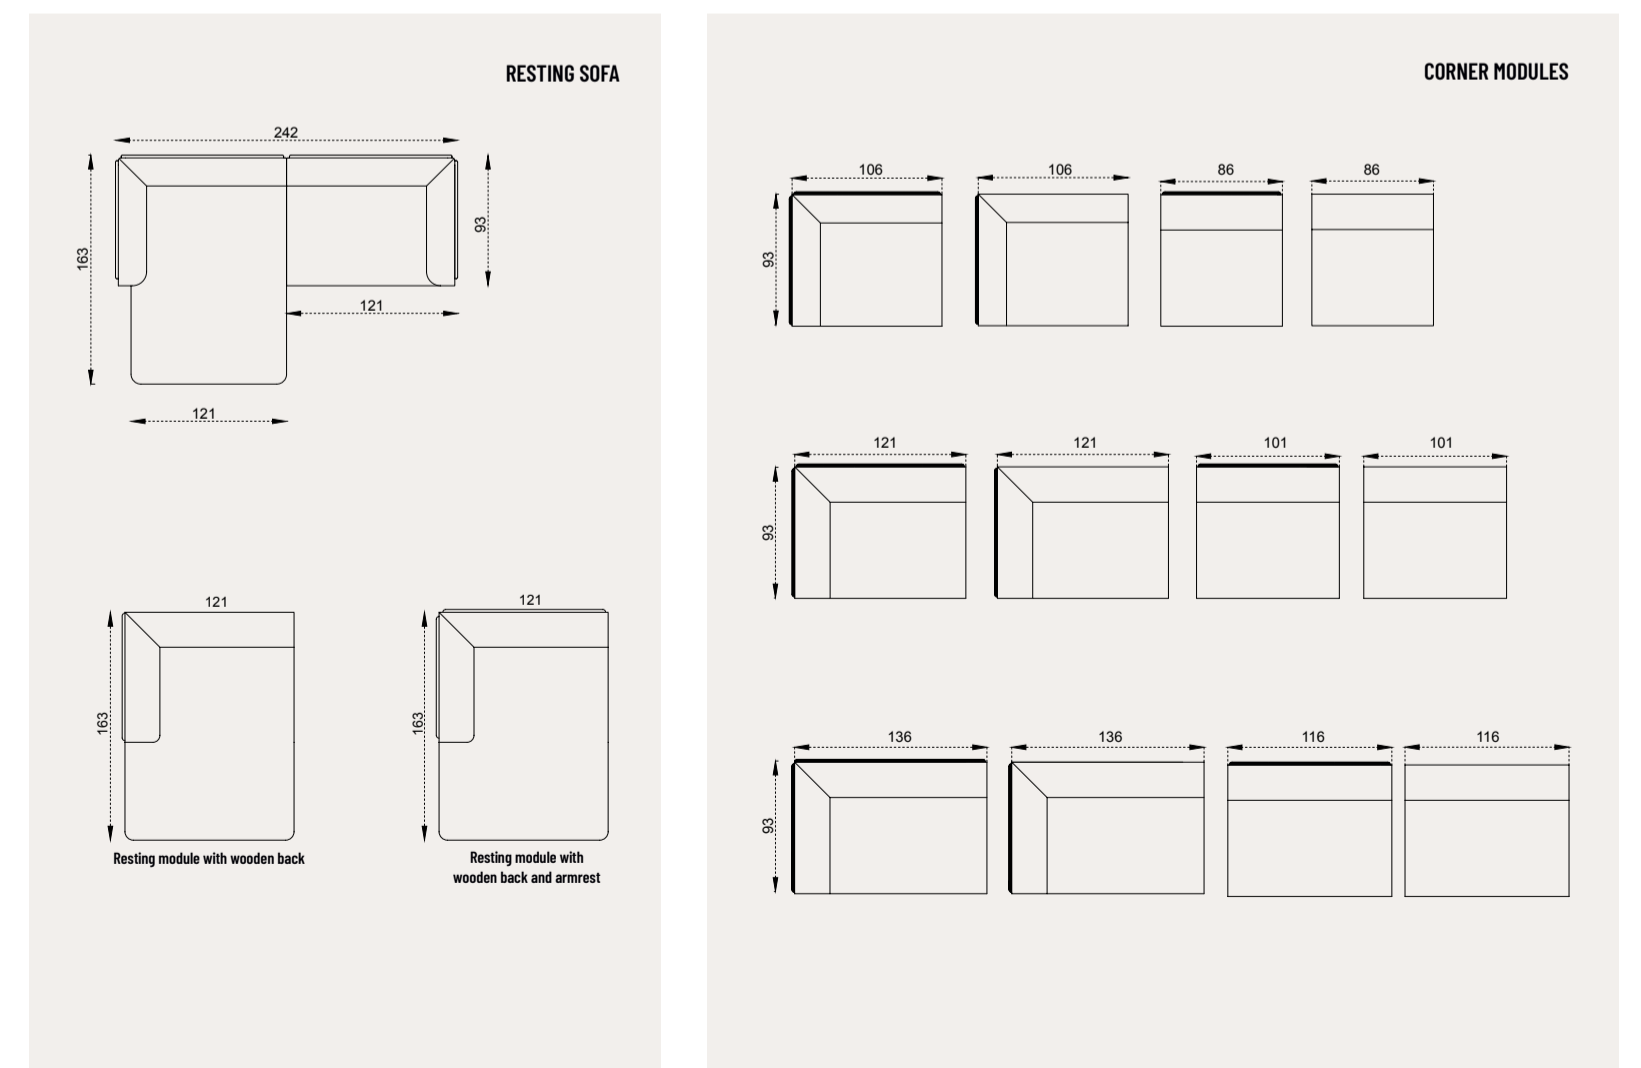

MASSIMO

collection

DININGROOM | TECHNICAL DETAILS

SOFA SET | TECHNICAL DETAILS

MASSIMO

collection

CORNER SET | TECHNICAL DETAILS

NOBEL *collection*