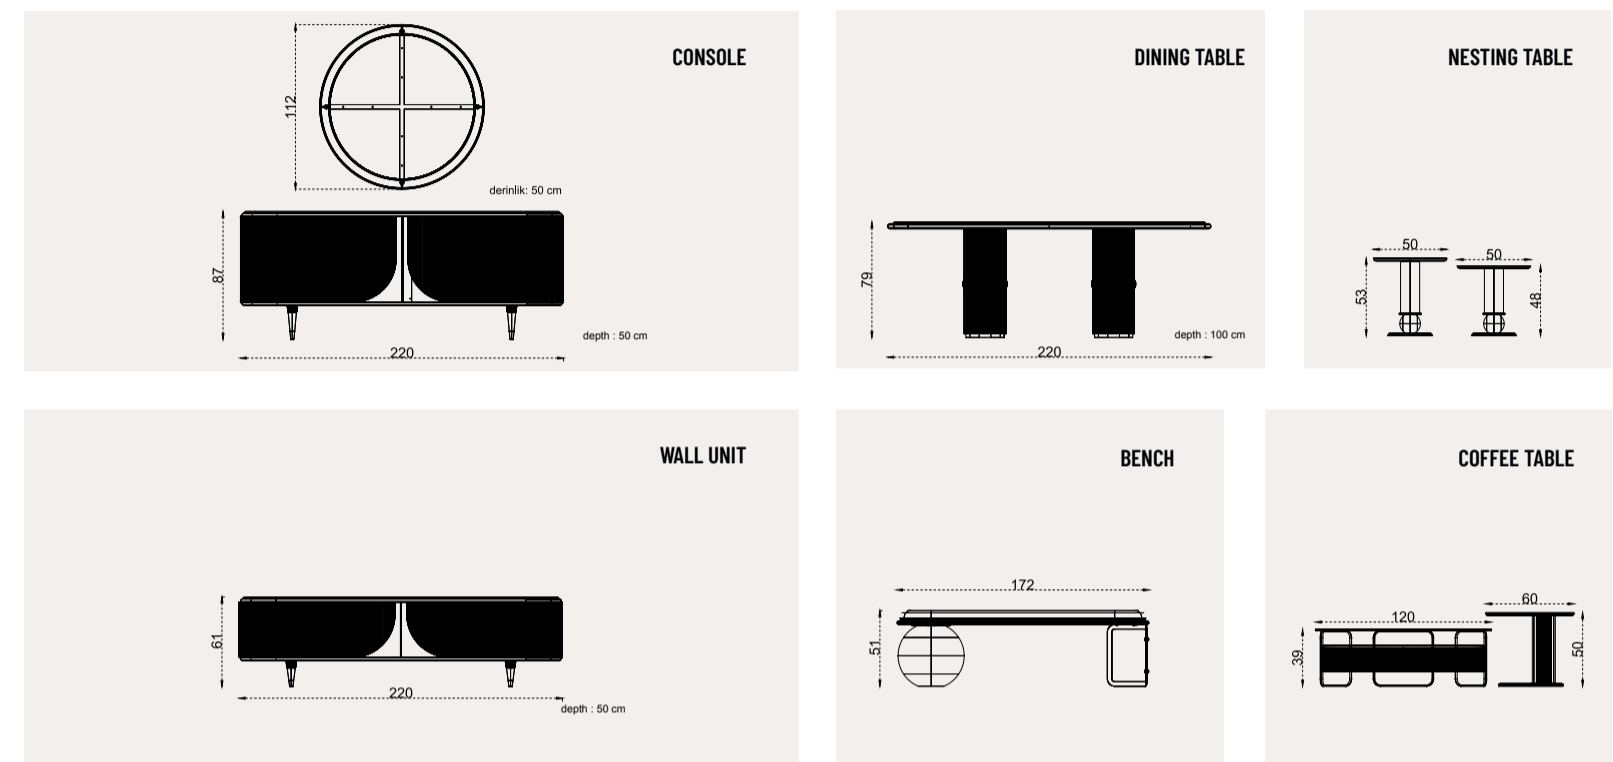

NOBEL *collection*

DININGROOM | TECHNICAL DETAILS