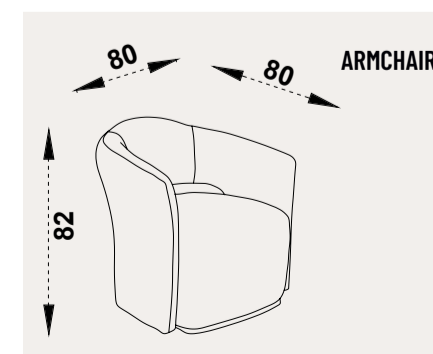

MOCHA

collection

DININGROOM | TECHNICAL DETAILS

SOFA SET | TECHNICAL DETAILS