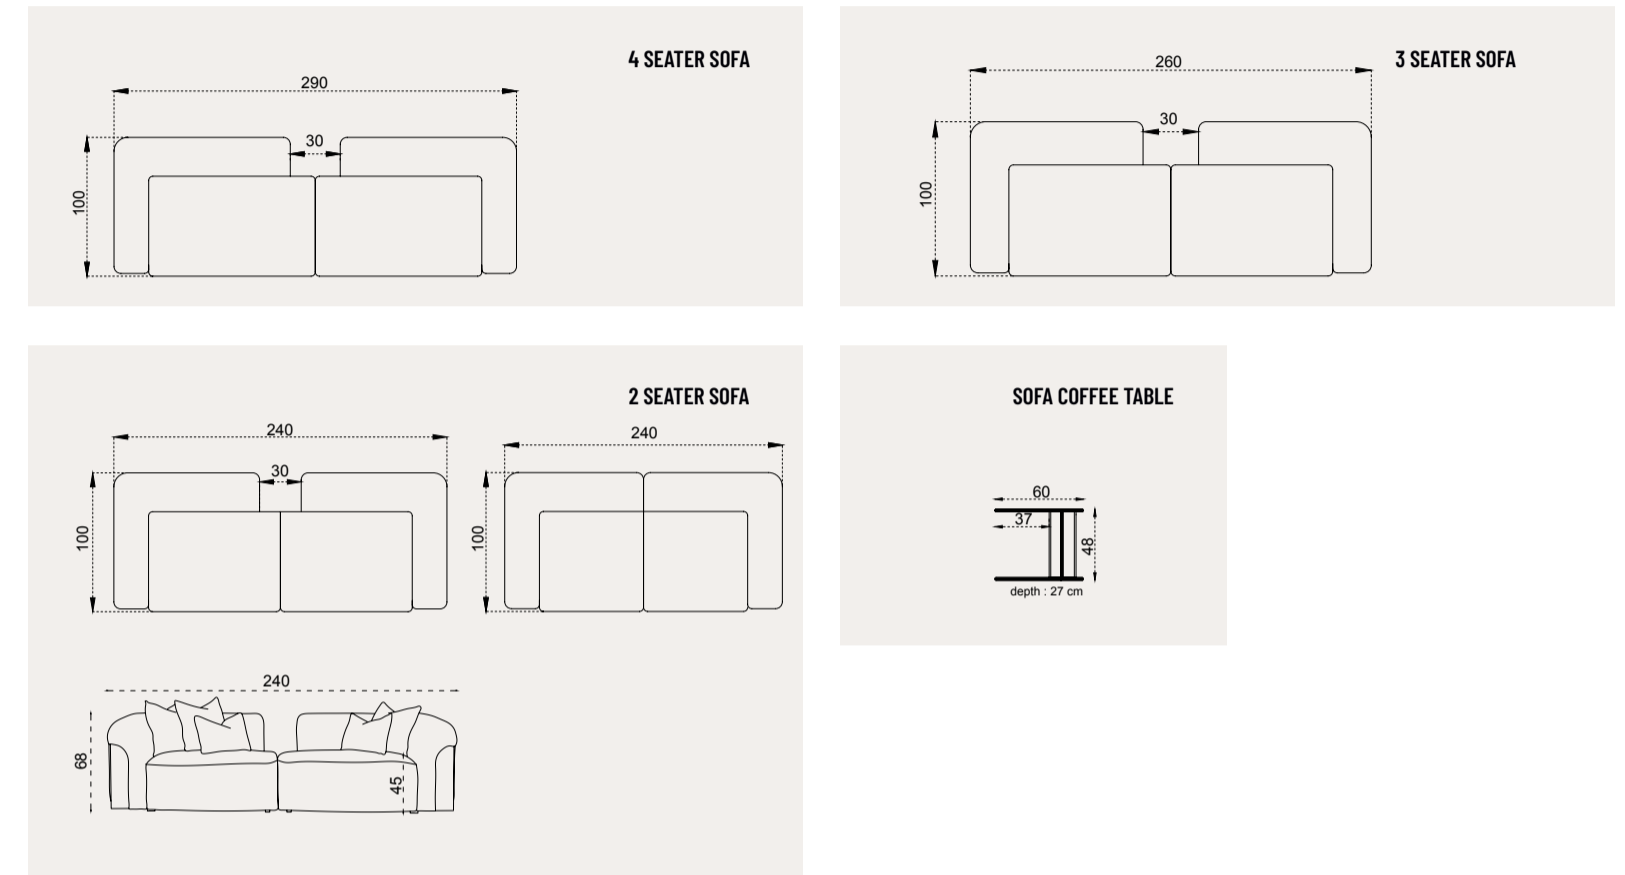

AURA
sofa set

AURA

collection

CORNER SET | TECHNICAL DETAILS

AURA

collection

SOFA SET | TECHNICAL DETAILS

FENDI