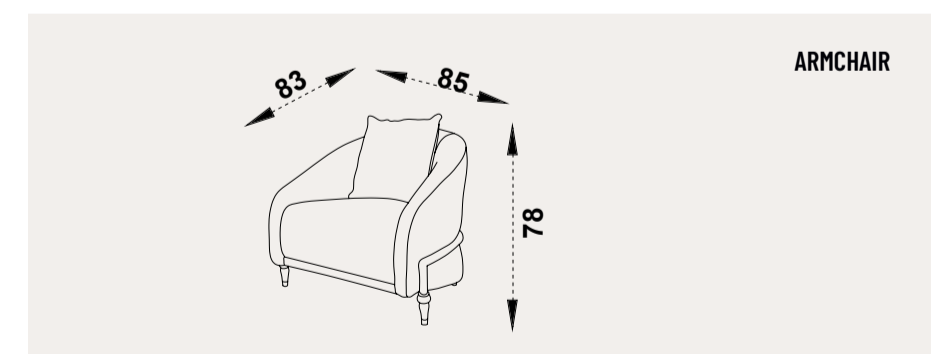

GRANADA

collection

DININGROOM | TECHNICAL DETAILS

SOFA SET | TECHNICAL DETAILS