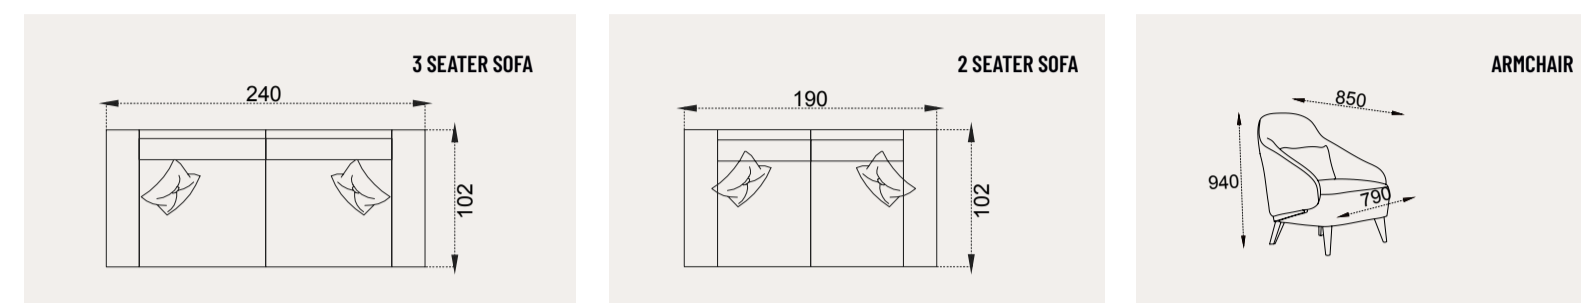

CASSA SOFA SET

SOFA SET | TECHNICAL DETAILS