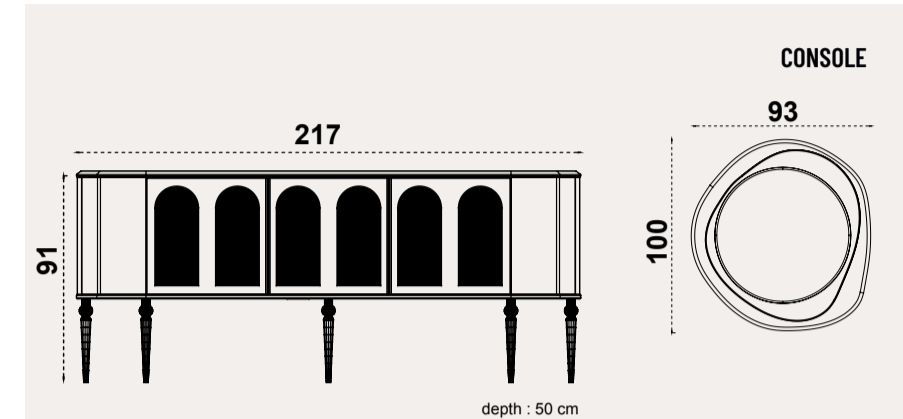

GRANADA

collection

DININGROOM | TECHNICAL DETAILS

SOFA SET | TECHNICAL DETAILS