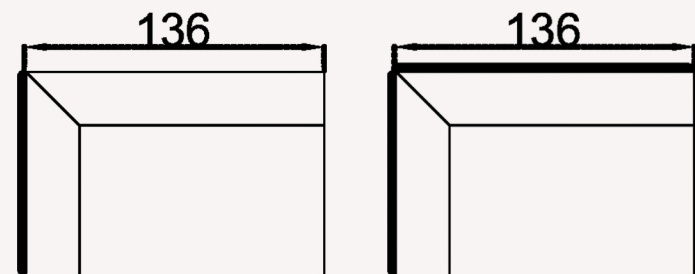

MASSIMO CORNER

collection

CORNER MODULES | TECHNICAL DETAILS

CORNER COLLECTION | TECHNICAL DETAILS

WITH ARM 106 CM (wooden arms only) WITH ARM 106 CM (wooden back & arms)

SOFA MODULE 86 CM (without wooden) SOFA MODULE 86 CM (wooden back only)

WITH ARM 121 CM (wooden arms only) WITH ARM 121 CM (wooden back & arms)

SOFA MODULE 101 CM (without wooden) SOFA MODULE 101 CM (wooden back only)

WITH ARM 136 CM (wooden arms only) WITH ARM 136 CM (wooden back & arms)

SOFA MODULE 116 CM (without wooden) SOFA MODULE 116 CM (wooden back only)