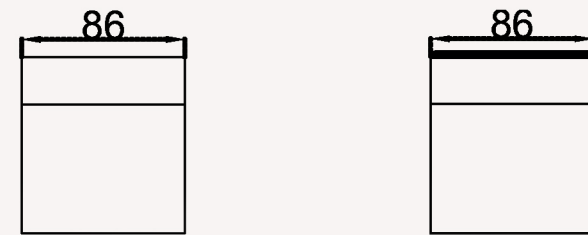

MASSIMO CORNER

collection

CORNER MODULES | TECHNICAL DETAILS

CORNER COLLECTION | TECHNICAL DETAILS

WITH ARM 106 CM (wooden arms only) WITH ARM 106 CM (wooden back & arms)

SOFA MODULE 86 CM (without wooden) SOFA MODULE 86 CM (wooden back only)

WITH ARM 121 CM (wooden arms only) WITH ARM 121 CM (wooden back & arms)

SOFA MODULE 101 CM (without wooden) SOFA MODULE 101 CM (wooden back only)

WITH ARM 136 CM (wooden arms only) WITH ARM 136 CM (wooden back & arms)

SOFA MODULE 116 CM (without wooden) SOFA MODULE 116 CM (wooden back only)