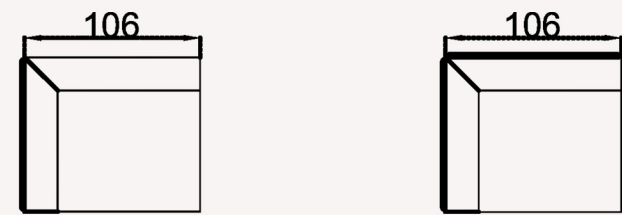

MASSIMO CORNER

collection

CORNER MODULES | TECHNICAL DETAILS

CORNER COLLECTION | TECHNICAL DETAILS

WITH ARM 106 CM (wooden arms only) WITH ARM 106 CM (wooden back & arms)

SOFA MODULE 86 CM (without wooden) SOFA MODULE 86 CM (wooden back only)

WITH ARM 121 CM (wooden arms only) WITH ARM 121 CM (wooden back & arms)

SOFA MODULE 101 CM (without wooden) SOFA MODULE 101 CM (wooden back only)

WITH ARM 136 CM (wooden arms only) WITH ARM 136 CM (wooden back & arms)

SOFA MODULE 116 CM (without wooden) SOFA MODULE 116 CM (wooden back only)