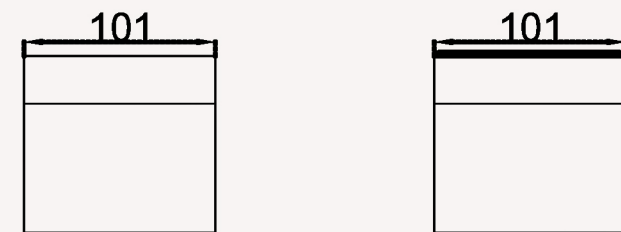

MASSIMO CORNER

collection

CORNER MODULES | TECHNICAL DETAILS

CORNER COLLECTION | TECHNICAL DETAILS

WITH ARM 106 CM (wooden arms only) WITH ARM 106 CM (wooden back & arms)

SOFA MODULE 86 CM (without wooden) SOFA MODULE 86 CM (wooden back only)

WITH ARM 121 CM (wooden arms only) WITH ARM 121 CM (wooden back & arms)

SOFA MODULE 101 CM (without wooden) SOFA MODULE 101 CM (wooden back only)

WITH ARM 136 CM (wooden arms only) WITH ARM 136 CM (wooden back & arms)

SOFA MODULE 116 CM (without wooden) SOFA MODULE 116 CM (wooden back only)