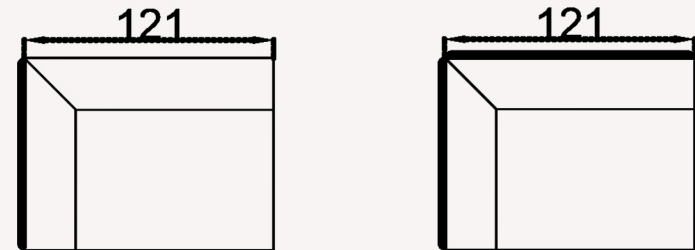

MASSIMO CORNER

collection

CORNER MODULES | TECHNICAL DETAILS

CORNER COLLECTION | TECHNICAL DETAILS

WITH ARM 106 CM (wooden arms only) WITH ARM 106 CM (wooden back & arms)

SOFA MODULE 86 CM (without wooden) SOFA MODULE 86 CM (wooden back only)

WITH ARM 121 CM (wooden arms only) WITH ARM 121 CM (wooden back & arms)

SOFA MODULE 101 CM (without wooden) SOFA MODULE 101 CM (wooden back only)

WITH ARM 136 CM (wooden arms only) WITH ARM 136 CM (wooden back & arms)

SOFA MODULE 116 CM (without wooden) SOFA MODULE 116 CM (wooden back only)