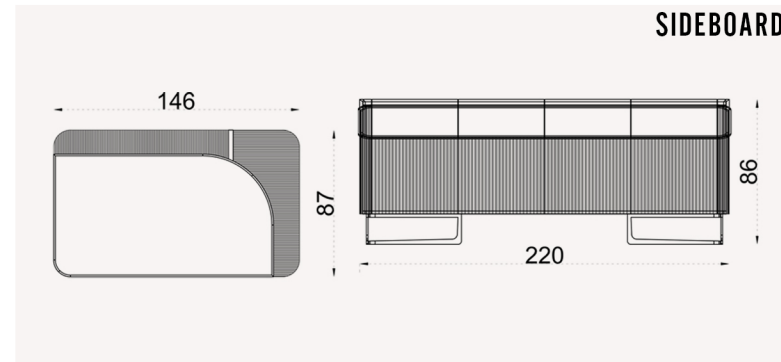

OSCAR ELITE

collection

DININGROOM | TECHNICAL DETAILS

SOFA SET | TECHNICAL DETAILS